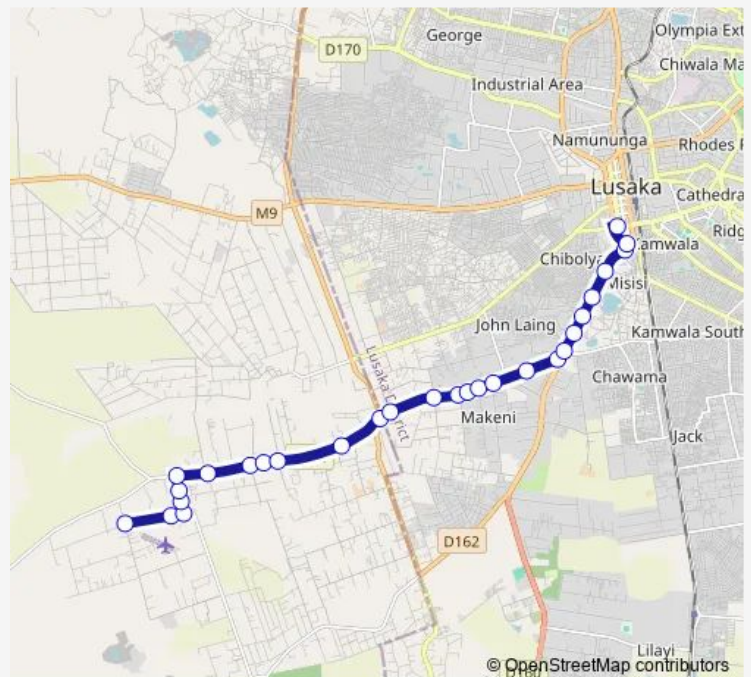

Thursday 08:00-15:00

Friday 08:00-15:00

Saturday 08:00-15:00

Sunday 08:00-15:00

Route info

Direction: Makeni Konga

Stops: 28

Trip Duration: 1 hour 2 min

■ Minibus — Kulima Tower - Makeni Konga

Zamefa

Home Choice - Kafue Rd

John Lenge

China Mall

Carousel Mall

Rubis Filling Station - Lumumba Rd

Kulima Tower - Ben Bella Rd