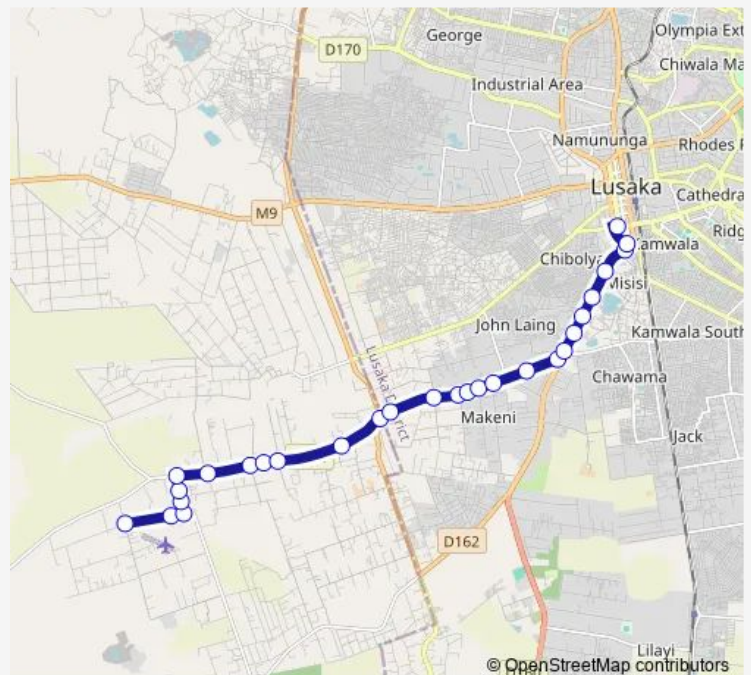

Thursday 08:00-15:00

Friday 08:00-15:00

Saturday 08:00-15:00

Sunday 08:00-15:00

Route info

Direction: Makeni Konga

Stops: 28

Trip Duration: 0 hour 55 min

■ Minibus — Kulima Tower - Makeni Konga

Zamefa

Home Choice - Kafue Rd

John Lenge

China Mall

Carousel Mall

Rubis Filling Station - Lumumba Rd

Kulima Tower - Ben Bella Rd