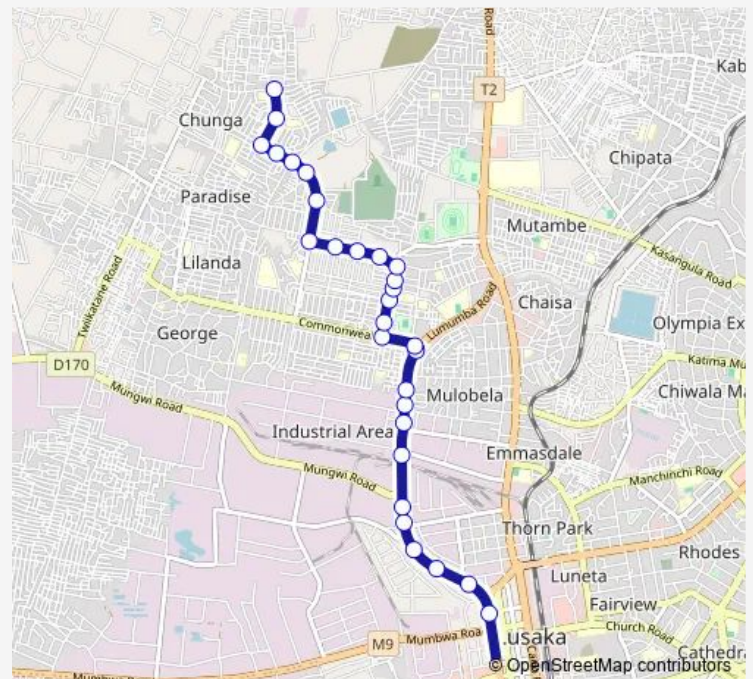

### Route schedule

Town - Lumumba — Nelson Mandela School - Chunga

Monday 08:00-15:00

Tuesday 08:00-15:00

Wednesday 08:00-15:00

Thursday 08:00-15:00

Friday 08:00-15:00

Saturday 08:00-15:00

### Route info

Direction: Town - Lumumba

Stops: 29

Trip Duration: 0 hour 34 min

■ Minibus — Chunga - City Market

Salvation Army - Chingwere

Hillside Primary School

Pathways School