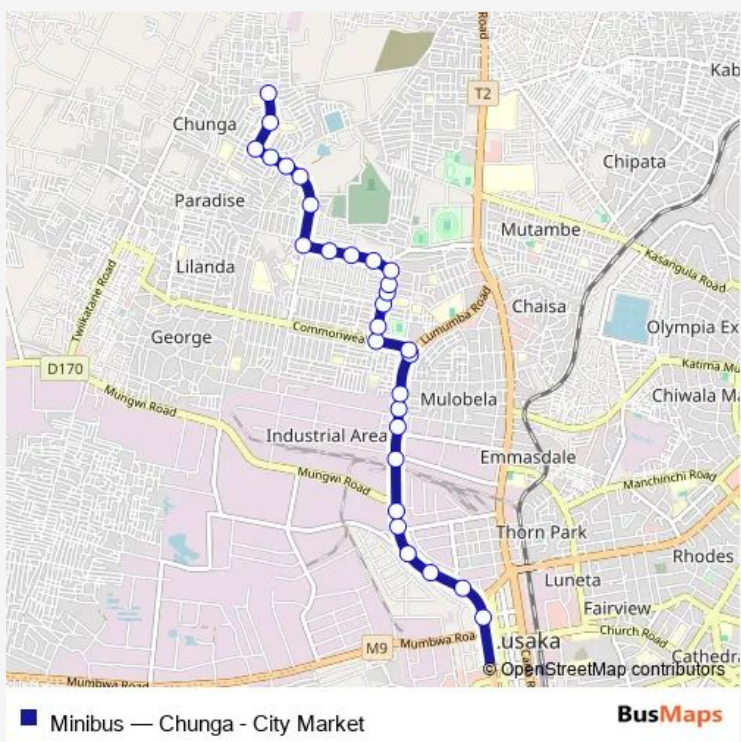

Bus Minibus Chunga - City Market

[Go to website](#)

Direction
 Town - Lumumba — Nelson Mandela School - Chunga
 29 stops
[Open route schedule](#)

- Town - Lumumba
- Engen Filling Station - Lumumba Rd
- First National Bank - Lumumba Rd
- Family - Lumumba Rd
- Investrust Bank - Lumumba Rd
- Mount Meru - Lumumba Rd
- Zambia Sugar - Lumumba Rd
- Engen Filling Station - Lumumba Rd
- Buseko Market - Lumumba Rd
- Bread of Life Church - Lumumba Rd
- Oldies - Lumumba Rd
- Melisa Supermarket - Commonwealth Rd
- MK - Commonwealth Rd
- Nyenyezi School - Chinsokolo
- Nyenyezi Institute - Chinsokolo
- Matero Catholic Church - Monze
- Methodist Church - Monze
- TC Hills - Monze
- Matero Level One Hospital
- Muchinga Police Station
- James Daka

Route schedule
 Town - Lumumba — Nelson Mandela School - Chunga

Monday	08:00-15:00
Tuesday	08:00-15:00
Wednesday	08:00-15:00
Thursday	08:00-15:00
Friday	08:00-15:00
Saturday	08:00-15:00
Sunday	08:00-15:00

Route info
 Direction: Town - Lumumba
 Stops: 29
 Trip Duration: 0 hour 33 min

Salvation Army - Chingwere

Hillside Primary School

Pathways School

Monezi School

Zambeef - Chunga

Chunga Pachi Tv

Chunga Community Police Post

Nelson Mandela School - Chunga

Direction

Chunga Pachi Tv — City Market - Katondo Rd

29 stops

[Open route schedule](#)

Chunga Pachi Tv

Zambeef - Chunga

Monezi School