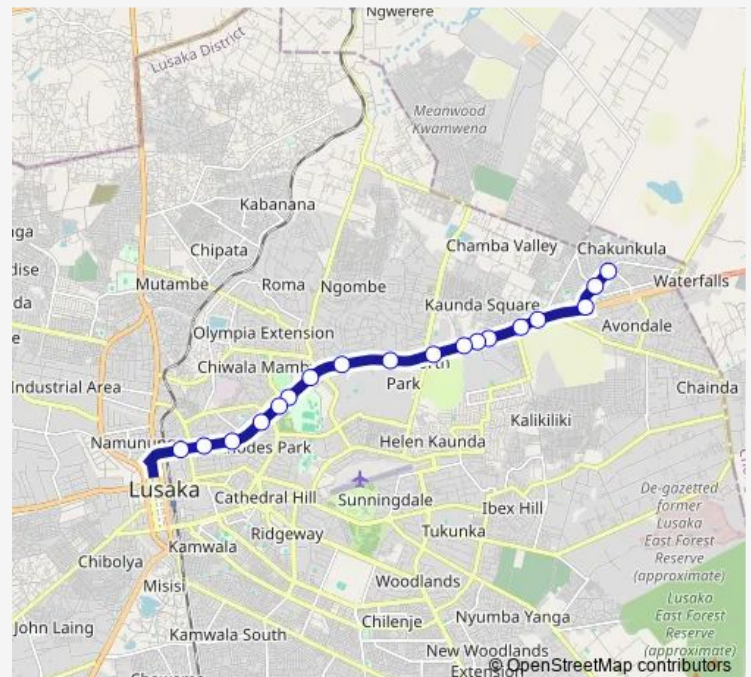

Saturday 08:00-15:00

Sunday 08:00-15:00

Route info

Direction: Ministry of Tourism & Arts

Stops: 19

Trip Duration: 0 hour 27 min

■ Minibus — Chelstone - Town (Millenium)

Direction

Chelstone Station — Zesco - Great E

18 stops

[Open route schedule](#)

Chelstone Station

Chelston Police Post

Chelston Tank

Nrdc

Hybrid Station

Manda Hill

Lake Petroleum - Manda Hill

Northmead

Bwinjifumu

Zesco - Great E

Route schedule

Chelstone Station — Zesco - Great E

Monday 08:00-15:00

Tuesday 08:00-15:00

Wednesday 08:00-15:00

Thursday 08:00-15:00

Friday 08:00-15:00

Saturday 08:00-15:00

Sunday 08:00-15:00

Route info

Direction: Chelstone Station