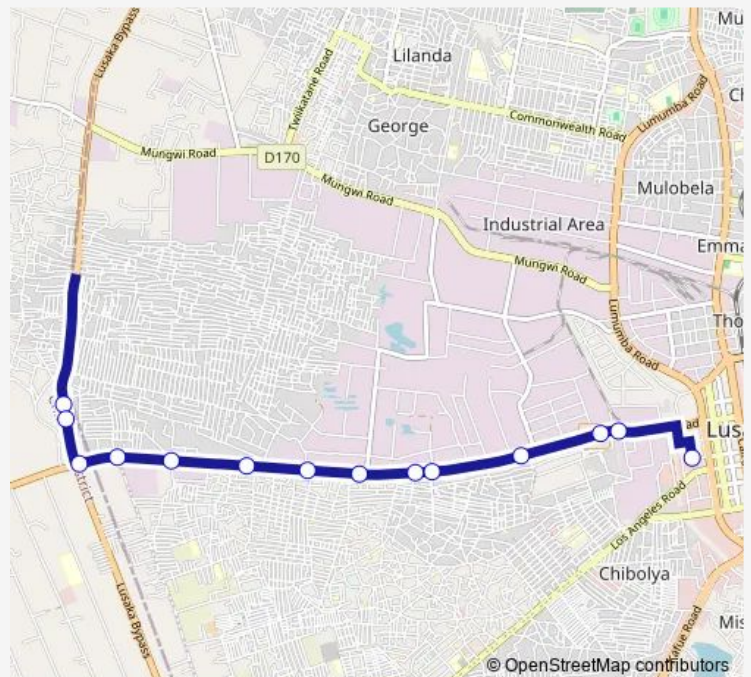

Superior - Mumbwa Rd

Total Energies - Mumbwa Rd

Uno Zamanita Filling Station - Mumbwa Rd

City Market

Route schedule

White Office - Lusaka Bypass — City Market

Monday 08:00-15:00

Tuesday 08:00-15:00

Wednesday 08:00-15:00

Thursday 08:00-15:00

Friday 08:00-15:00

Saturday 08:00-15:00

Sunday 08:00-15:00

Route info

Direction: White Office - Lusaka Bypass

Stops: 14

Trip Duration: 0 hour 47 min

■ Minibus — City Market - City Shine

Direction

Lumumba - From City Market — City Shine Last Stop

18 stops

[Open route schedule](#)

Lumumba - From City Market

Uno Zamanita Filling Station - Mumbwa Rd