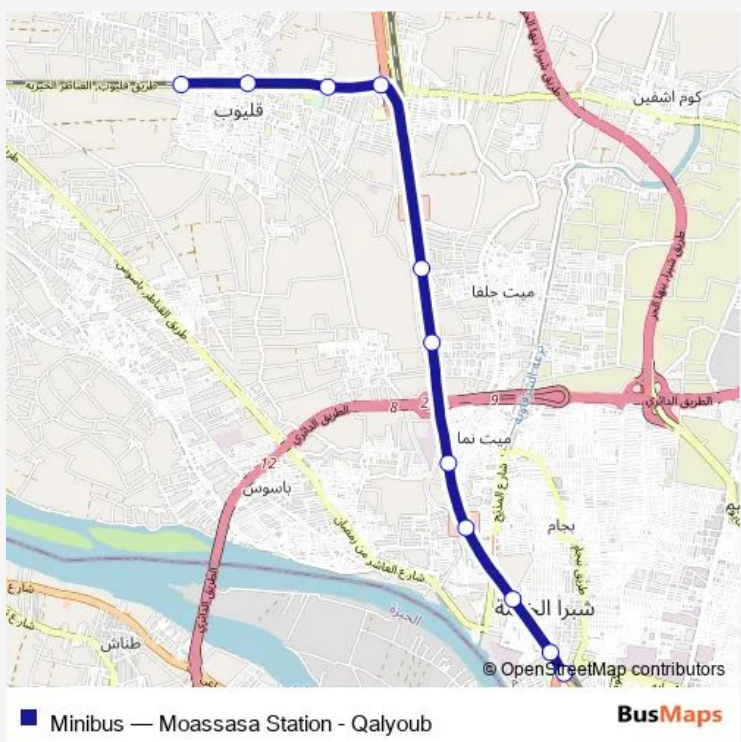

Bus Minibus Moassasa Station - Qalyoub

[Go to website](#)

Direction
 Shubra Al Kheima Metro Station — Qalyub
 11 stops
[Open route schedule](#)

- Shubra Al Kheima Metro Station
- Moassasa
- Ard Khedr Pedestrian Bridge (Shubra Al Kheima)
- Moassasa Pedestrian Bridge
- Cairo Alexandria Agriculture Road Pedestrian Mit Nama
- Abo Senna Steps
- Mit Halfa - Cairo Alexandria Agriculture Road
- Qalyub Specialized Hospital
- Qalyoub District Court
- Qalyoub Al Balad Bus Station
- Qalyub

Route schedule
 Shubra Al Kheima Metro Station — Qalyub

Monday	10:00
Tuesday	10:00
Wednesday	10:00
Thursday	10:00
Friday	10:00
Saturday	10:00
Sunday	10:00

Route info
 Direction: Shubra Al Kheima Metro Station
 Stops: 11
 Trip Duration: 0 hour 29 min

Minibus Bus time schedules and route maps are available in an offline PDF at busmaps.com. Use the busmaps.com website to see live bus times, train schedule or subway schedule, and step-by-step directions for all public transit in Shubra al Khaymah