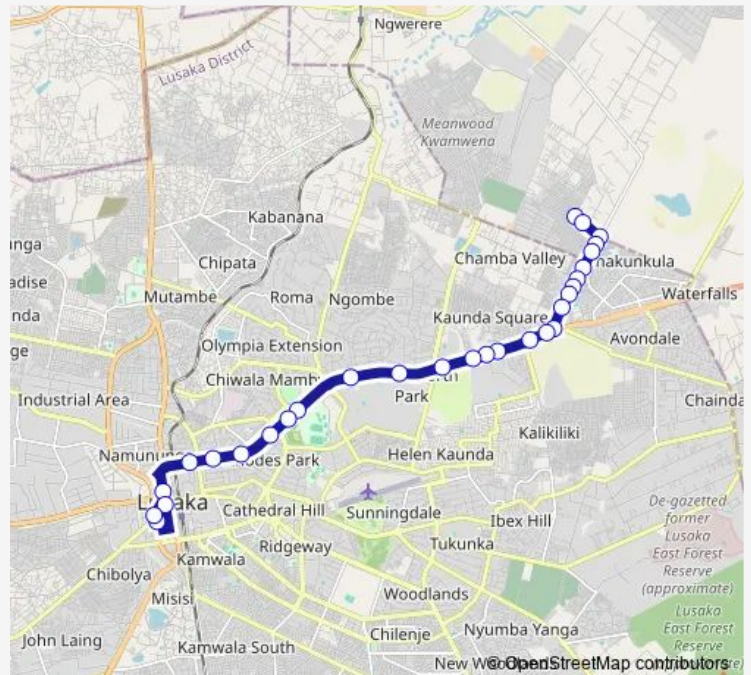

### Route schedule

Obama (Kamanga) — City Market

Monday 08:00-15:00

Tuesday 08:00-15:00

Wednesday 08:00-15:00

Thursday 08:00-15:00

Friday 08:00-15:00

Saturday 08:00-15:00

### Route info

Direction: Obama (Kamanga)

Stops: 29

Trip Duration: 0 hour 57 min

■ Minibus — City Market - Obama (Kamanga)

Lake Petroleum - Manda Hill

Northmead

Bwinjifumu

## Route info

Direction: City Market

Stops: 29

Trip Duration: 0 hour 44 min

District RD car wash

Conner Car Park

Obama plaza

Obama (Kamanga)