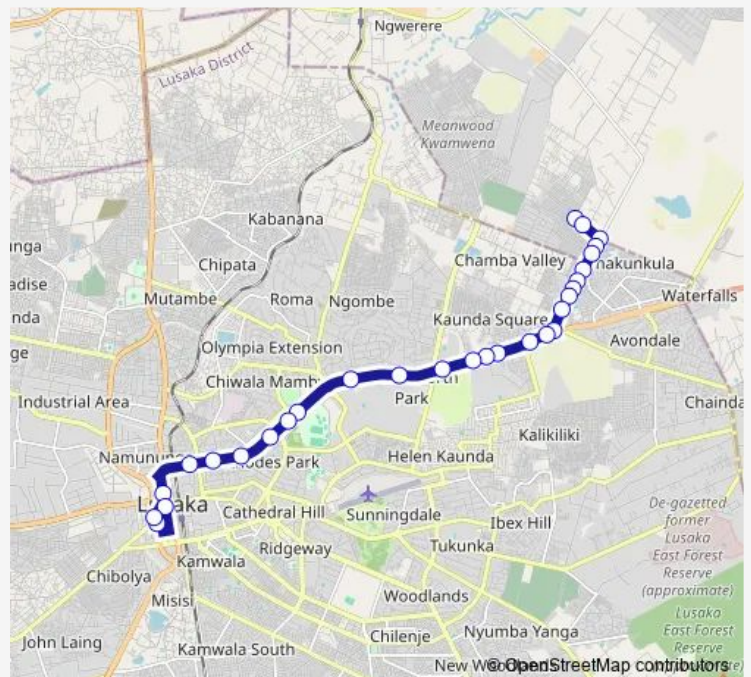

### Route schedule

Obama (Kamanga) — City Market

Monday 08:00-15:00

Tuesday 08:00-15:00

Wednesday 08:00-15:00

Thursday 08:00-15:00

Friday 08:00-15:00

Saturday 08:00-15:00

### Route info

Direction: Obama (Kamanga)

Stops: 29

Trip Duration: 0 hour 57 min

■ Minibus — City Market - Obama (Kamanga)

Lake Petroleum - Manda Hill

Northmead

Bwinjifumu