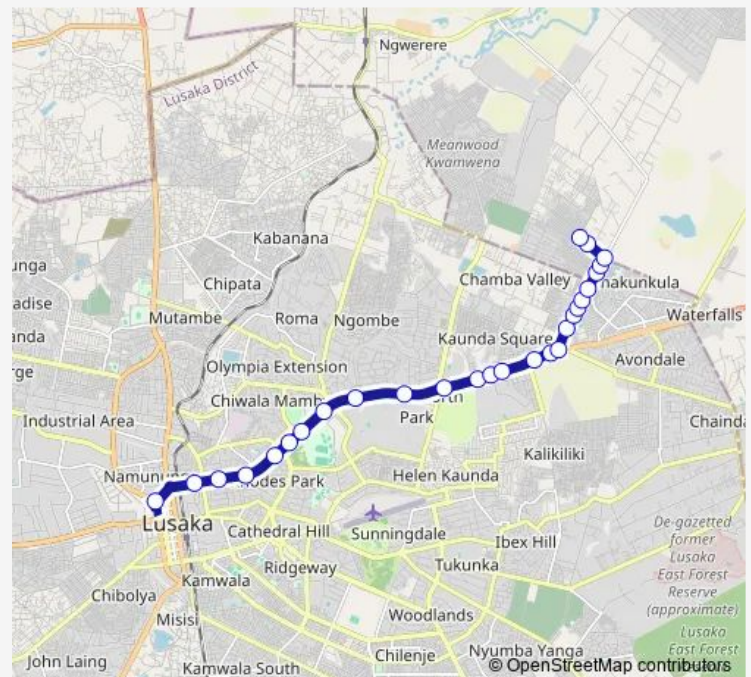

Thursday 08:00-15:00

Friday 08:00-15:00

Saturday 08:00-15:00

Sunday 08:00-15:00

Route info

Direction: Aa Electronics - Kalambo Rd

Stops: 27

Trip Duration: 0 hour 39 min

■ Minibus — Obama (Kamanga) - Town (Lumumba)

Kapwelyomba School

Chris mall

District RD car wash

Conner Car Park

Obama plaza

Obama (Kamanga)

Direction

Wednesday 08:00-15:00

Thursday 08:00-15:00

Friday 08:00-15:00

Saturday 08:00-15:00

Sunday 08:00-15:00

Route info

Direction: Obama (Kamanga)

Stops: 28