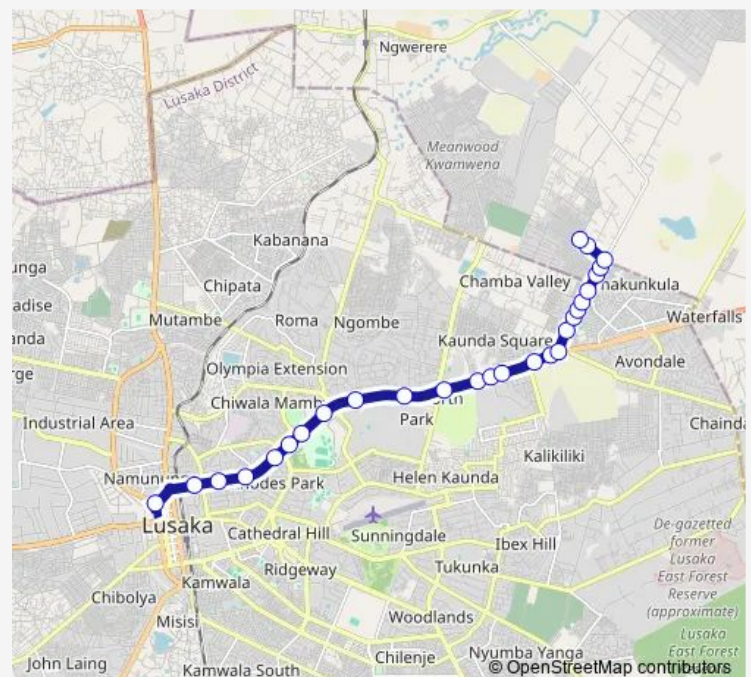

### Route schedule

Aa Electronics - Kalambo Rd — Obama (Kamanga)

Monday 08:00-15:00

Tuesday 08:00-15:00

Wednesday 08:00-15:00

Thursday 08:00-15:00

Friday 08:00-15:00

Saturday 08:00-15:00

### Route info

Direction: Aa Electronics - Kalambo Rd

Stops: 27

Trip Duration: 0 hour 39 min

■ Minibus — Obama (Kamanga) - Town (Lumumba)

Kapwelyomba School

Chris mall

District RD car wash

## Route schedule

Obama (Kamanga) — Town - Lumumba

Monday 08:00-15:00

Tuesday 08:00-15:00

Wednesday 08:00-15:00

Thursday 08:00-15:00

Friday 08:00-15:00

Saturday 08:00-15:00

## Route info

Direction: Obama (Kamanga)

Stops: 28

Trip Duration: 0 hour 50 min

Zesco - Great E

Town - Millenium

Town - Lumumba

Minibus Bus time schedules and route maps are available in an offline PDF at [busmaps.com](https://busmaps.com). Use the [busmaps.com](https://busmaps.com) website to see live bus times, train schedule or subway schedule, and step-by-step directions for all public transit in Lusaka