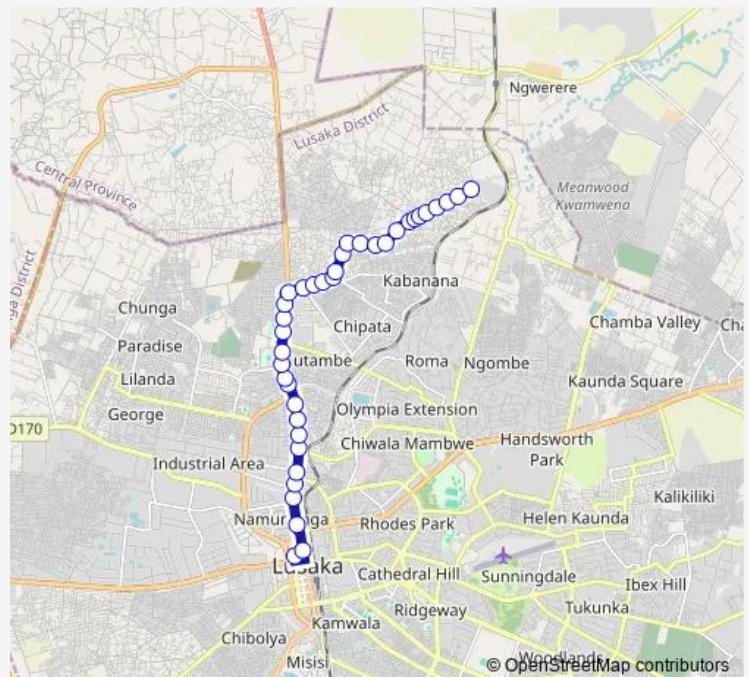

### Route schedule

Town - Millenium — Kabanana

Monday 08:00-15:00

Tuesday 08:00-15:00

Wednesday 08:00-15:00

Thursday 08:00-15:00

Friday 08:00-15:00

Saturday 08:00-15:00

### Route info

Direction: Town - Millenium

Stops: 37

Trip Duration: 0 hour 53 min

■ Minibus — Kabanana - Town (Millenium)

Chalo Banthu

Kwacha Butchery - Kabanana Rd

Chazanga Market

## Route schedule

Kabanana — Town - Millenium

Monday 08:00-15:00

Tuesday 08:00-15:00

Wednesday 08:00-15:00

Thursday 08:00-15:00

Friday 08:00-15:00

Saturday 08:00-15:00

## Route info

Direction: Kabanana

Stops: 35

Trip Duration: 0 hour 58 min

Great N Junction

Subani Fuel Station - Great N

Chaisa

Vubu Road