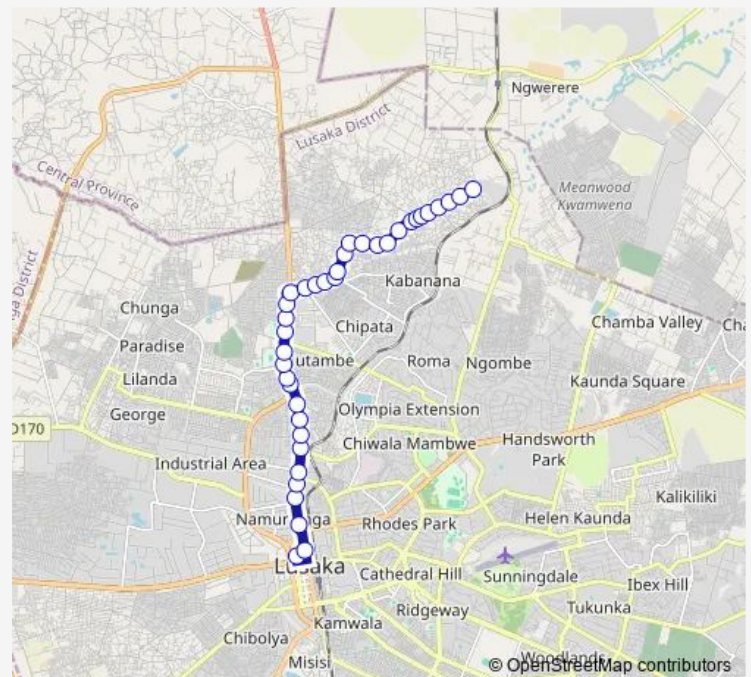

Shoprite - Kabanana Rd

Mainway - Kabanana Rd

Zambeef - Kabanana Rd

Route schedule

Town - Millenium — Kabanana

Monday 08:00-15:00

Tuesday 08:00-15:00

Wednesday 08:00-15:00

Thursday 08:00-15:00

Friday 08:00-15:00

Saturday 08:00-15:00

Sunday 08:00-15:00

Route info

Direction: Town - Millenium

Stops: 37

Trip Duration: 0 hour 45 min

Kabanana

Direction

Kabanana — Town - Millenium

35 stops

[Open route schedule](#)

Kabanana

Downhill School - Kabanana

Three Hump

Direction: Kabanana

Stops: 35

Trip Duration: 0 hour 45 min

Great N Junction

Subani Fuel Station - Great N

Chaisa

Vubu Road

Masiye