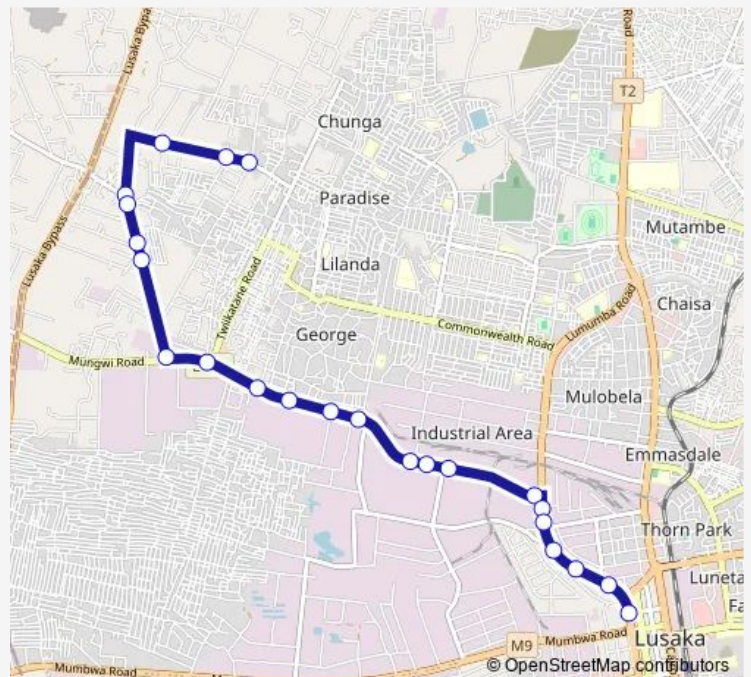

Investrust Bank - Lumumba Rd

Family - Lumumba Rd

First National Bank - Lumumba Rd

Route schedule

Eden - Zingalume — Town - Lumumba

Monday 08:00-15:00

Tuesday 08:00-15:00

Wednesday 08:00-15:00

Thursday 08:00-15:00

Friday 08:00-15:00

Saturday 08:00-15:00

Sunday 08:00-15:00

Route info

Direction: Eden - Zingalume

Stops: 23

Trip Duration: 0 hour 46 min

■ Minibus — Eden (Zingalume) - Town (Lumumba)

Engen Filling Station - Lumumba Rd

Town - Lumumba

Direction

Engen Filling Station - Lumumba Rd — Eden - Zingalume

22 stops

[Open route schedule](#)

Engen Filling Station - Lumumba Rd