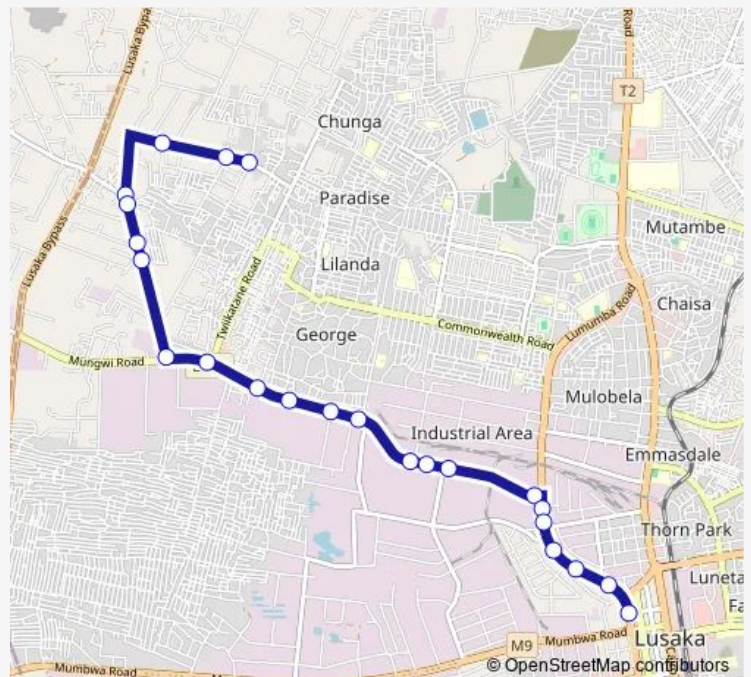

Investrust Bank - Lumumba Rd

Family - Lumumba Rd

First National Bank - Lumumba Rd

Route schedule

Eden - Zingalume — Town - Lumumba

Monday 08:00-15:00

Tuesday 08:00-15:00

Wednesday 08:00-15:00

Thursday 08:00-15:00

Friday 08:00-15:00

Saturday 08:00-15:00

Sunday 08:00-15:00

Route info

Direction: Eden - Zingalume

Stops: 23

Trip Duration: 0 hour 42 min

■ Minibus — Eden (Zingalume) - Town (Lumumba)

Engen Filling Station - Lumumba Rd

Town - Lumumba

Direction

Engen Filling Station - Lumumba Rd — Eden - Zingalume

22 stops

[Open route schedule](#)

Engen Filling Station - Lumumba Rd