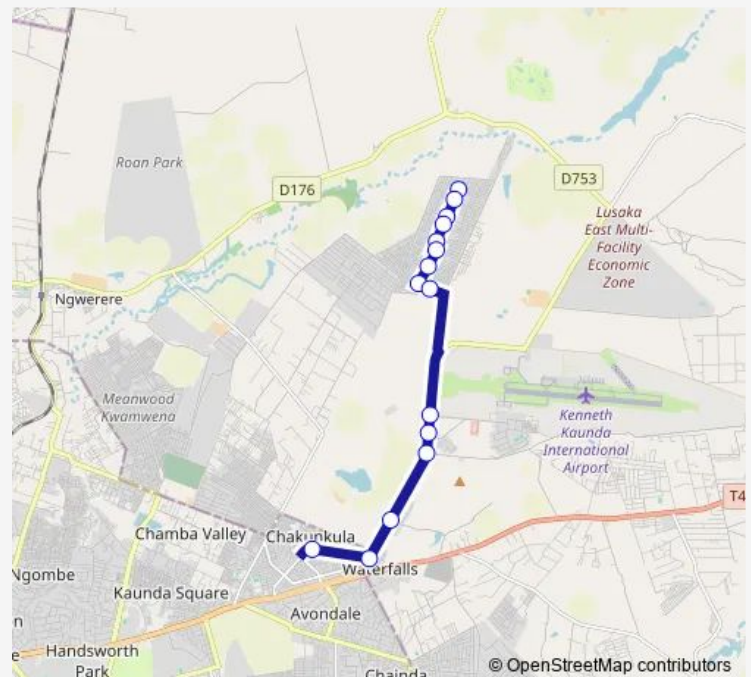

Harvest filling station

Hitachi

St Francis Xavier community

Waterfalls roundabout

Chilusa Street

Route schedule

Pf — Chilusa Street

Monday 08:00-15:00

Tuesday 08:00-15:00

Wednesday 08:00-15:00

Thursday 08:00-15:00

Friday 08:00-15:00

Saturday 08:00-15:00

Sunday 08:00-15:00

Route info

Direction: Pf

Stops: 15

Trip Duration: 0 hour 47 min

■ Minibus — Chelstone - Pf

Direction

Chilusa Street — Pf

15 stops

[Open route schedule](#)

Chilusa Street

Waterfalls roundabout

St Francis Xavier community

Hitachi

Harvest filling station

Zambia Air Force junction

LS Barber - Phase 2

Nz

Pet Andrews school