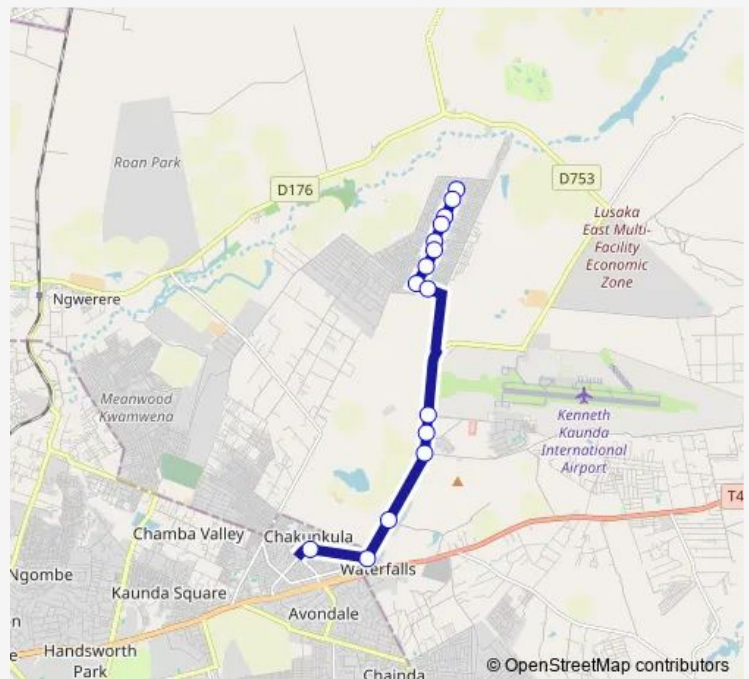

Harvest filling station

Hitachi

St Francis Xavier community

Waterfalls roundabout

Chilusa Street

Route schedule

Pf — Chilusa Street

Monday 08:00-15:00

Tuesday 08:00-15:00

Wednesday 08:00-15:00

Thursday 08:00-15:00

Friday 08:00-15:00

Saturday 08:00-15:00

Sunday 08:00-15:00

Route info

Direction: Pf

Stops: 15

Trip Duration: 0 hour 47 min

■ Minibus — Chelstone - Pf

Direction

Chilusa Street — Pf

15 stops

[Open route schedule](#)

Chilusa Street

Waterfalls roundabout

St Francis Xavier community

Hitachi

Harvest filling station

Zambia Air Force junction

LS Barber - Phase 2

Nz

Pet Andrews school