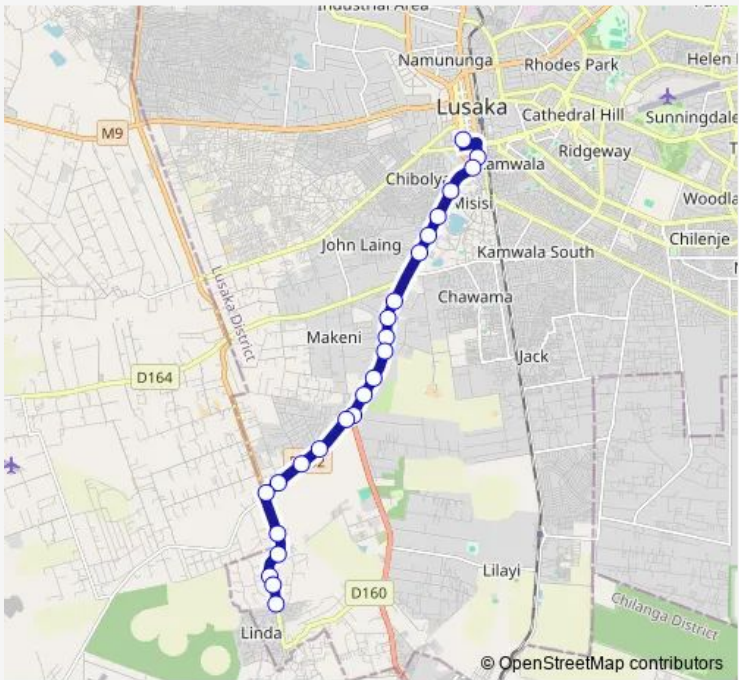

Bus Minibus Kulima Tower - Linda

[Go to website](#)

Direction
 Kulima Tower - Freedom Way — Linda
 24 stops
[Open route schedule](#)

- Kulima Tower - Freedom Way
- Kamwala - Down Town
- Carousel Mall
- China Mall
- John Lenge
- Home Choice - Kafue Rd
- Zamefa
- Zns
- Abo Abbas Supermarket
- Uno Filling Station
- Jumbo
- Brands Africa
- Elle Bridal and Occasional Wear
- Linda Junction
- Mall
- Layby
- Nyoni
- Fair Source Investments Ltd.
- Plaza Nova
- Zns
- Lilayi

Route schedule
 Kulima Tower - Freedom Way — Linda

Monday	08:00-15:00
Tuesday	08:00-15:00
Wednesday	08:00-15:00
Thursday	08:00-15:00
Friday	08:00-15:00
Saturday	08:00-15:00
Sunday	08:00-15:00

Route info
 Direction: Kulima Tower - Freedom Way
 Stops: 24
 Trip Duration: 0 hour 33 min

■ Minibus — Kulima Tower - Linda **BusMaps**

Lilayi

Buckley Hillview

Linda

Direction

Linda — Rubis Filling Station - Lumumba Rd

22 stops

[Open route schedule](#)

Zamefa

Home Choice - Kafue Rd

John Lenge

China Mall

Carousel Mall

Rubis Filling Station - Lumumba Rd

Route schedule

Linda — Rubis Filling Station - Lumumba Rd