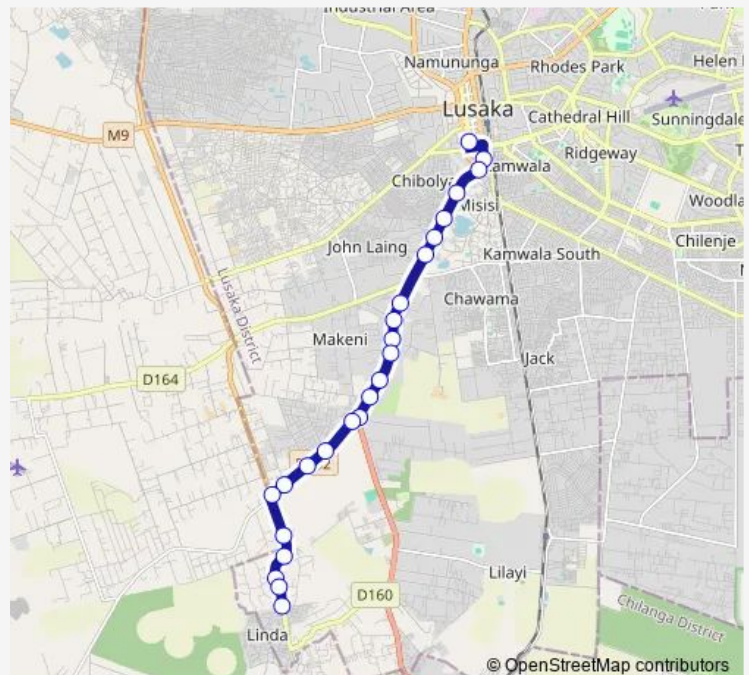

Plaza Nova

Zns

Lilayi

Route schedule

Kulima Tower - Freedom Way — Linda

Monday 08:00-15:00

Tuesday 08:00-15:00

Wednesday 08:00-15:00

Thursday 08:00-15:00

Friday 08:00-15:00

Saturday 08:00-15:00

Sunday 08:00-15:00

Route info

Direction: Kulima Tower - Freedom Way

Stops: 24

Trip Duration: 0 hour 35 min

■ Minibus — Kulima Tower - Linda

Lilayi

Buckley Hillview

Linda

Direction

Linda — Rubis Filling Station - Lumumba Rd

22 stops

[Open route schedule](#)