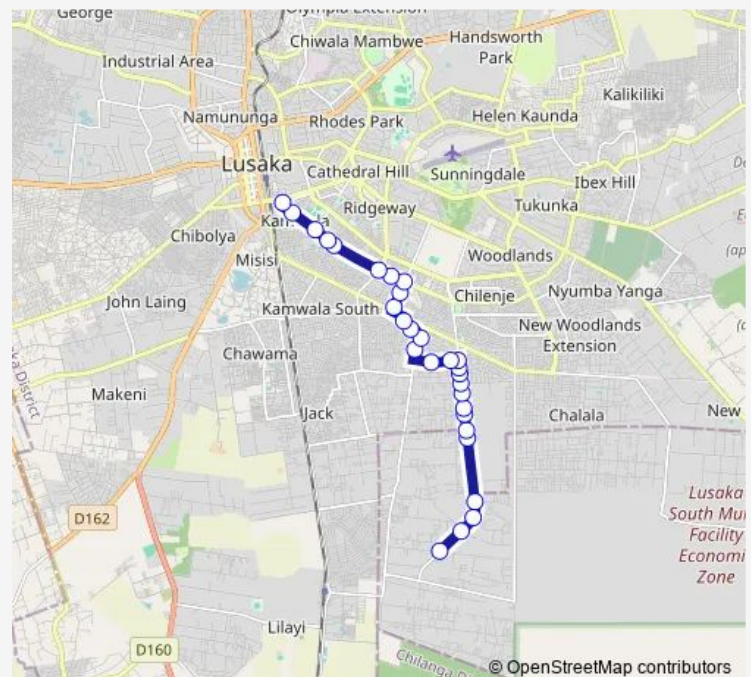

Thursday 08:00-15:00

Friday 08:00-15:00

Saturday 08:00-15:00

Sunday 08:00-15:00

Route info

Direction: Apex

Stops: 29

Trip Duration: 0 hour 47 min