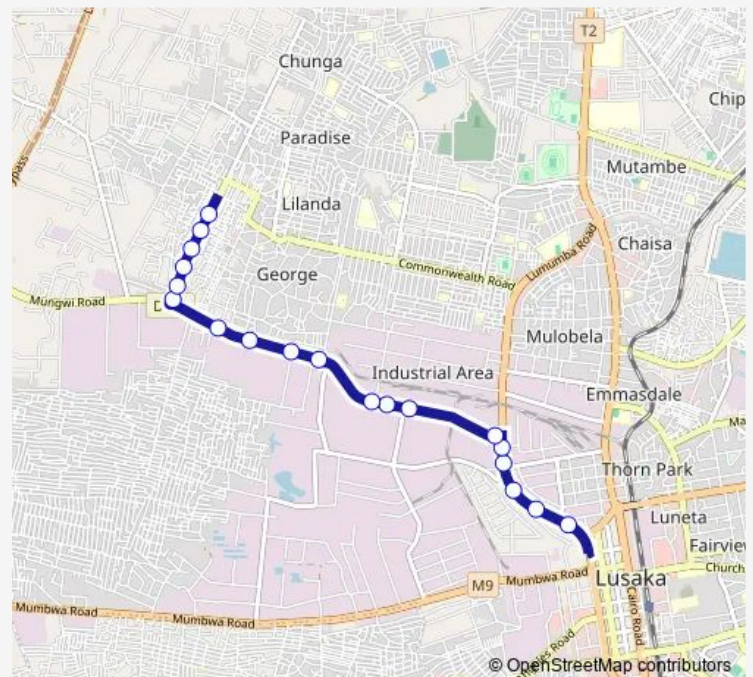

Zeko - Mungwi Rd

Twikatane Roundabout

Twikatane Mall

Kachulu

Pa Police - Zingalume

Mwembeshi Police Post

Muchinga School

### Route schedule

Engen Filling Station - Lumumba Rd — Muchinga School

Monday 08:00-15:00

Tuesday 08:00-15:00

Wednesday 08:00-15:00

Thursday 08:00-15:00

Friday 08:00-15:00

Saturday 08:00-15:00

### Route info

Direction: Engen Filling Station - Lumumba Rd

Stops: 19

Trip Duration: 0 hour 17 min

■ Minibus — Town (Lumumba) - Zingalume

**Direction**

Zingalume — Town - Lumumba

21 stops