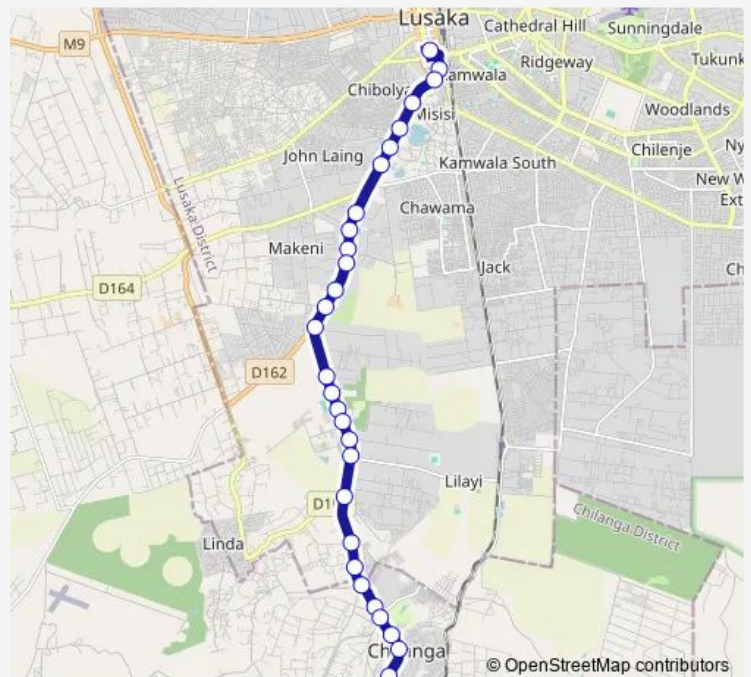

Sandy's Creations Resort

Lilayi

Mimosa

Route schedule

Kulima Tower - Chachacha Rd — Chilanga

Monday 08:00-15:00

Tuesday 08:00-15:00

Wednesday 08:00-15:00

Thursday 08:00-15:00

Friday 08:00-15:00

Saturday 08:00-15:00

Sunday 08:00-15:00

Route info

Direction: Kulima Tower - Chachacha Rd

Stops: 30

Trip Duration: 0 hour 47 min

Clinic

Chilanga

Direction

Chilanga — Kulima Tower - Freedom Way

30 stops

[Open route schedule](#)

Chilanga

Clinic