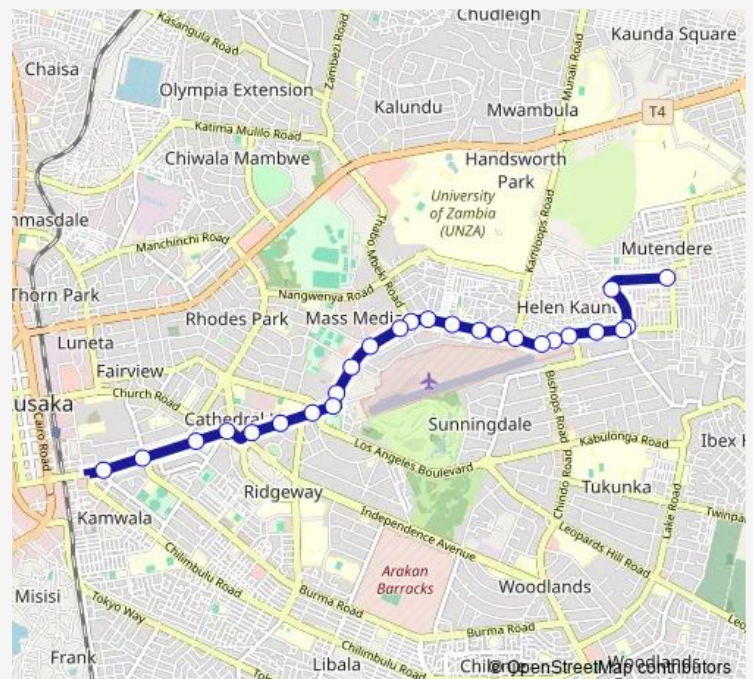

Pacra

Longacres

Intercontinental Hotel

Route schedule

Mutendere Station (west) — Kamwala Entrance

Monday 08:00-15:00

Tuesday 08:00-15:00

Wednesday 08:00-15:00

Thursday 08:00-15:00

Friday 08:00-15:00

Saturday 08:00-15:00

Sunday 08:00-15:00

Route info

Direction: Mutendere Station (west)

Stops: 26

Trip Duration: 0 hour 32 min

■ Minibus — Kamwala - Mutendere

Ministry of Foreign Affairs

Anglican Cathedral of the Holy Cross

Civic Center

Independence & Burma intersection

Kamwala Entrance

Direction

Kamwala Market — Mutendere Station (west)

Thursday 08:00-15:00

Friday 08:00-15:00

Saturday 08:00-15:00

Sunday 08:00-15:00

Route info

Direction: Kamwala Market

Stops: 26

Trip Duration: 0 hour 36 min