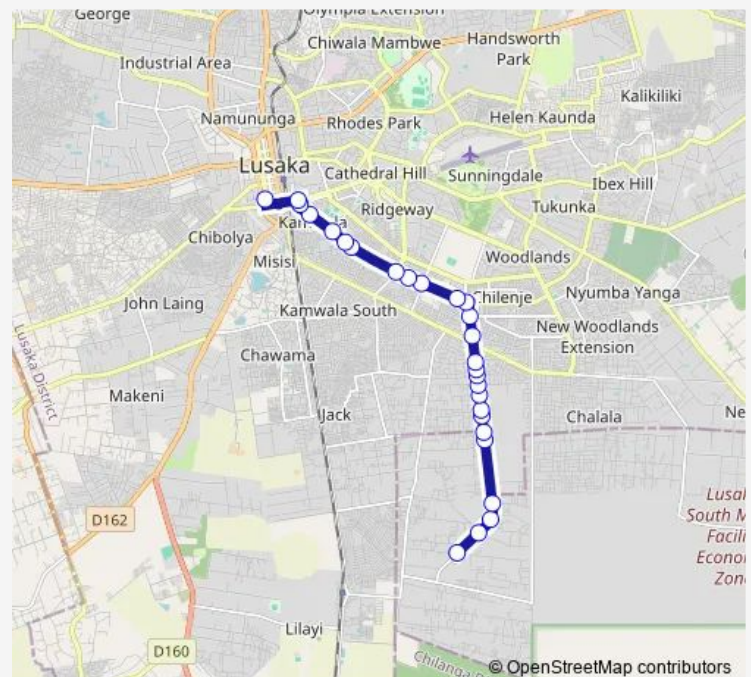

Libala High School

SDA - Libala

St Patricks School

Route schedule

Apex — Kulima Tower - Freedom Way

Monday 08:00-15:00

Tuesday 08:00-15:00

Wednesday 08:00-15:00

Thursday 08:00-15:00

Friday 08:00-15:00

Saturday 08:00-15:00

Sunday 08:00-15:00

Route info

Direction: Apex

Stops: 27

Trip Duration: 0 hour 46 min

■ Minibus — Apex - Kulima Tower

Licef School

Zambia Institute of Special Education

Kamwala Clinic

Kamwala Market

Kamwala Market - Independence Ave

Kulima Tower - Freedom Way

Direction