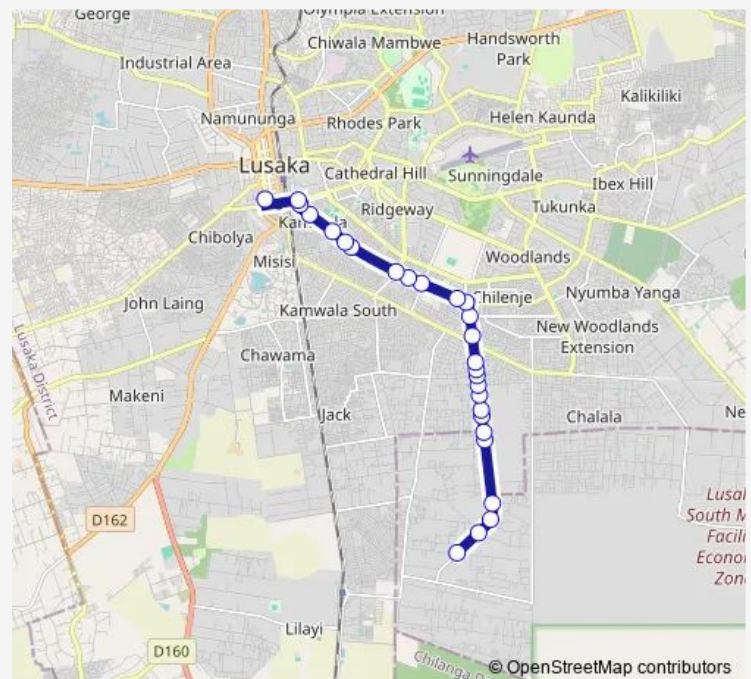

Libala High School

SDA - Libala

St Patricks School

Route schedule

Apex — Kulima Tower - Freedom Way

Monday 08:00-15:00

Tuesday 08:00-15:00

Wednesday 08:00-15:00

Thursday 08:00-15:00

Friday 08:00-15:00

Saturday 08:00-15:00

Sunday 08:00-15:00

Route info

Direction: Apex

Stops: 27

Trip Duration: 0 hour 49 min

■ Minibus — Apex - Kulima Tower

Licef School

Zambia Institute of Special Education

Kamwala Clinic

Kamwala Market

Kamwala Market - Independence Ave

Kulima Tower - Freedom Way

Direction