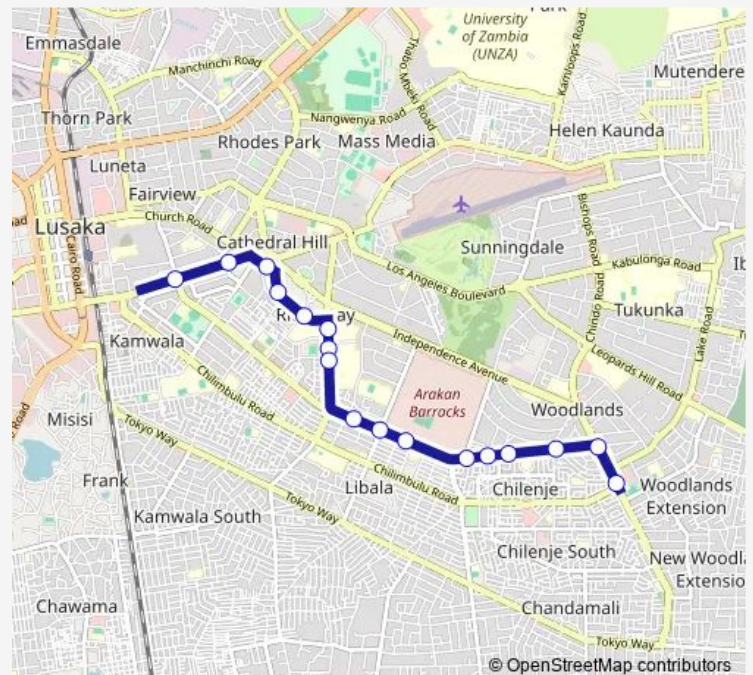

Arakan

Regiment Basic School

Fairview

National House of Prayer

Fair Rd

Spectra filling station - Chilenje

Chilumbulu

Route schedule

Independence & Burma intersection — Chilumbulu

Monday 08:00-15:00

Tuesday 08:00-15:00

Wednesday 08:00-15:00

Thursday 08:00-15:00

Friday 08:00-15:00

Saturday 08:00-15:00

Sunday 08:00-15:00

Route info

Direction: Independence & Burma intersection

Stops: 17

Trip Duration: 0 hour 29 min

■ Minibus — Kamwala - Woodlands

Direction

Chilenje Hospital Junction — Kamwala Market

12 stops

Tuesday 08:00-15:00

Wednesday 08:00-15:00

Thursday 08:00-15:00

Friday 08:00-15:00

Saturday 08:00-15:00

Sunday 08:00-15:00

Route info

Direction: Chilenje Hospital Junction