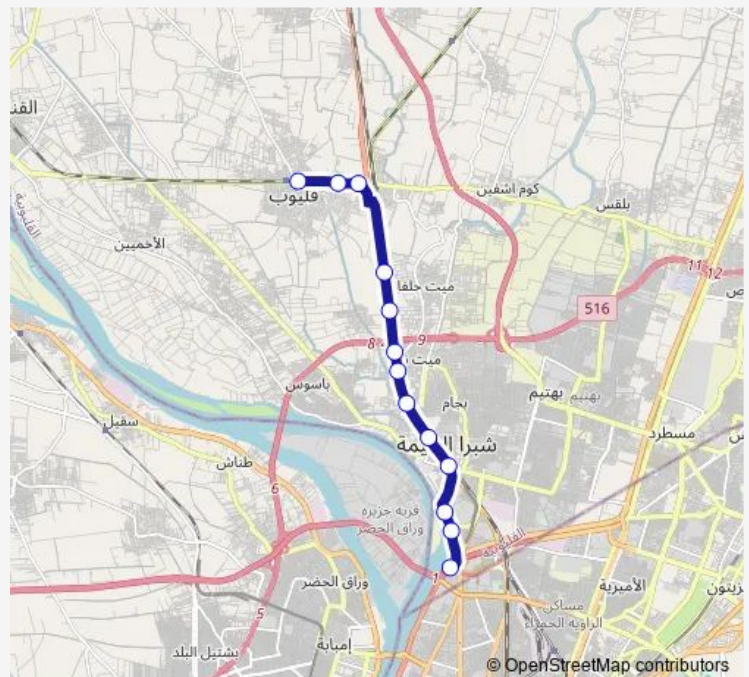

Ard Khedr Pedestrian Bridge (Shubra Al Kheima)

Moassasa

Shubra Al Kheima Power Plant

Nile Club (Shubra Al Kheima)

Banque Misr (Aghakhan)

Route schedule

Qalyoub Al Balad Bus Station — Banque Misr (Aghakhan)

Monday 10:00

Tuesday 10:00

Wednesday 10:00

Thursday 10:00

Friday 10:00

Saturday 10:00

Sunday 10:00

Route info

Direction: Qalyoub Al Balad Bus Station

Stops: 13

Trip Duration: 0 hour 44 min

■ Minibus — Mazallat Station - Qalyoub El Balad

Direction

Banque Misr (Aghakhan) — Qalyoub Al Balad Bus Station

13 stops

[Open route schedule](#)

Banque Misr (Aghakhan)

Monday 10:00

Tuesday 10:00

Wednesday 10:00

Thursday 10:00

Friday 10:00

Saturday 10:00

Sunday 10:00

Route info