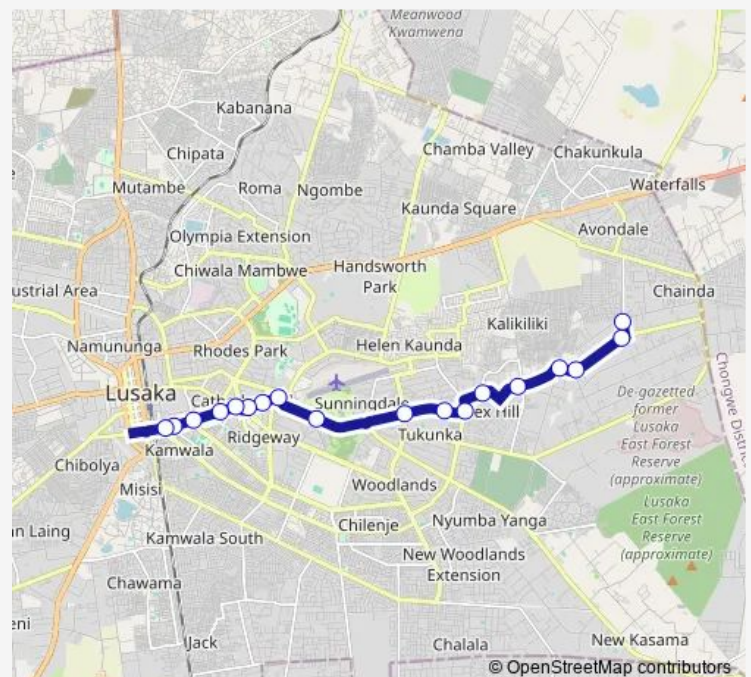

### Route schedule

Ibex Hill — Kamwala Market - Independence Ave

Monday 08:00-15:00

Tuesday 08:00-15:00

Wednesday 08:00-15:00

Thursday 08:00-15:00

Friday 08:00-15:00

Saturday 08:00-15:00

### Route info

Direction: Ibex Hill

Stops: 18

Trip Duration: 0 hour 37 min

■ Minibus — Ibex Hill - Kulima Tower

## Direction

Kulima Tower - Chachacha Rd — Ibex Hill

20 stops

[Open route schedule](#)

Kulima Tower - Chachacha Rd

Kamwala Market - Independence Ave

Kamwala Entrance

Independence & Burma intersection

## Route info

Direction: Kulima Tower - Chachacha Rd

Stops: 20

Trip Duration: 0 hour 40 min

Minibus Bus time schedules and route maps are available in an offline PDF at [busmaps.com](http://busmaps.com). Use the [busmaps.com](http://busmaps.com) website to see live bus times, train schedule or subway schedule, and step-by-step directions for all public transit in Lusaka