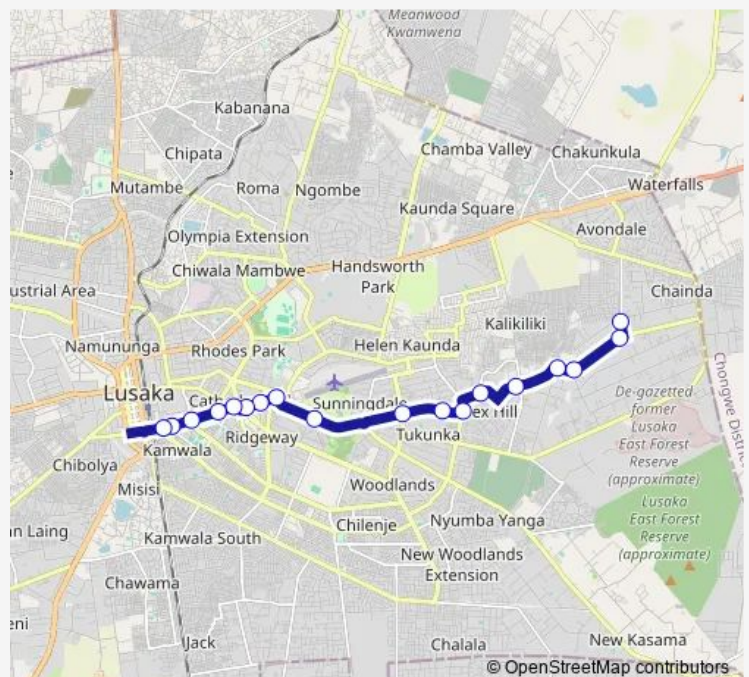

Route schedule

Ibex Hill — Kamwala Market - Independence Ave

Monday 08:00-15:00

Tuesday 08:00-15:00

Wednesday 08:00-15:00

Thursday 08:00-15:00

Friday 08:00-15:00

Saturday 08:00-15:00

Sunday 08:00-15:00

Route info

Direction: Ibex Hill

Stops: 18

Trip Duration: 0 hour 37 min

■ Minibus — Ibex Hill - Kulima Tower

Direction

Kulima Tower - Chachacha Rd — Ibex Hill

20 stops

[Open route schedule](#)

Kulima Tower - Chachacha Rd

Kamwala Market - Independence Ave

Kamwala Entrance

Independence & Burma intersection

Civic Center

Anglican Cathedral of the Holy Cross

Direction: Kulima Tower - Chachacha Rd

Stops: 20

Trip Duration: 0 hour 40 min

Minibus Bus time schedules and route maps are available in an offline PDF at busmaps.com. Use the busmaps.com website to see live bus times, train schedule or subway schedule, and step-by-step directions for all public transit in Lusaka