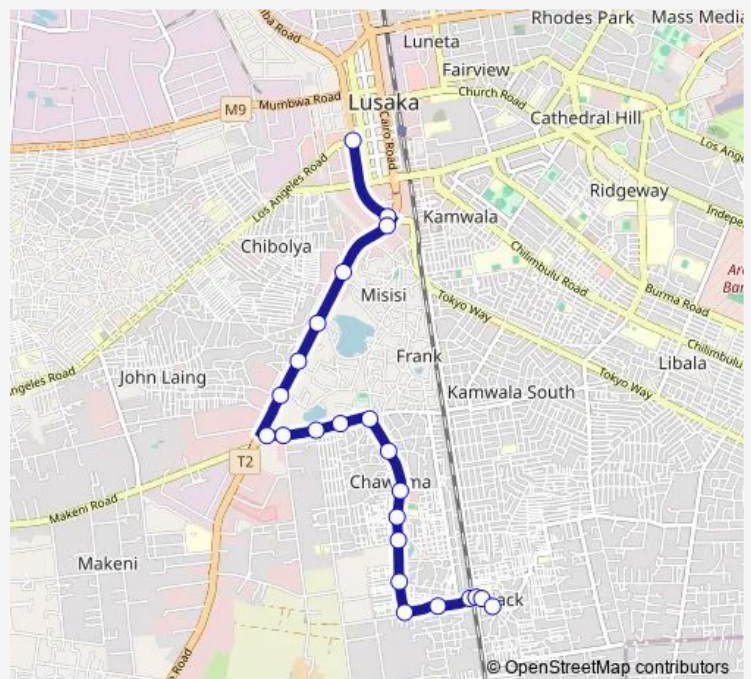

Thursday 08:00-15:00

Friday 08:00-15:00

Saturday 08:00-15:00

Sunday 08:00-15:00

Route info

Direction: City Market - Katondo Rd

Stops: 23

Trip Duration: 0 hour 32 min

Sunday 08:00-15:00

Route info

Direction: Kwa Jack

Stops: 25

Trip Duration: 0 hour 39 min

Direction

Kulima Tower - Chachacha Rd — Kwa Jack

22 stops