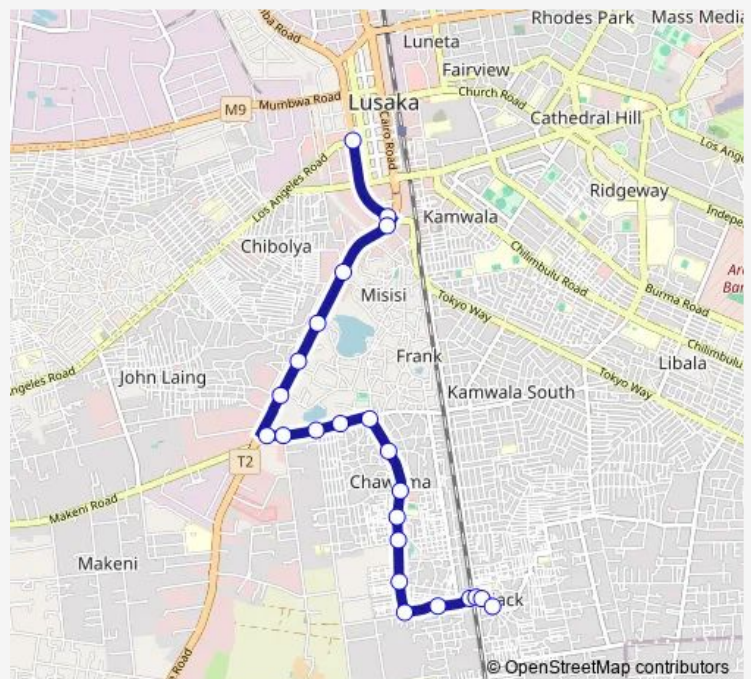

Thursday 08:00-15:00

Friday 08:00-15:00

Saturday 08:00-15:00

Sunday 08:00-15:00

Route info

Direction: City Market - Katondo Rd

Stops: 23

Trip Duration: 0 hour 32 min

Sunday 08:00-15:00

Route info

Direction: Kwa Jack

Stops: 25

Trip Duration: 0 hour 38 min

Direction

Kulima Tower - Chachacha Rd — Kwa Jack

22 stops