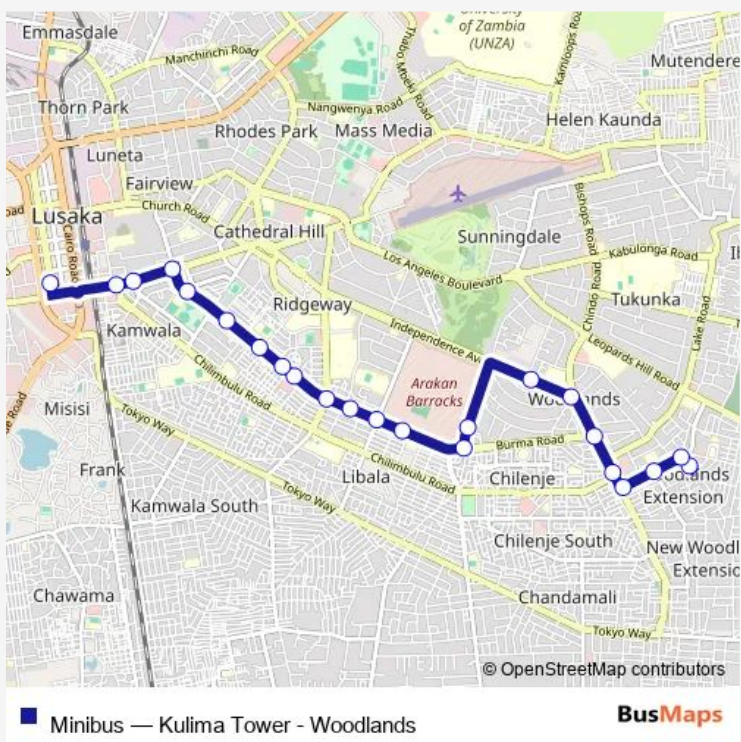

Route schedule

Tidye Nyama Restaurant — Kulima Tower - Freedom Way

Monday	08:00-15:00
Tuesday	08:00-15:00
Wednesday	08:00-15:00
Thursday	08:00-15:00
Friday	08:00-15:00
Saturday	08:00-15:00
Sunday	08:00-15:00

Route info

Direction: Tidye Nyama Restaurant

Stops: 23

Trip Duration: 0 hour 45 min

Kamwala Market - Independence Ave

Kulima Tower - Freedom Way

Direction

Kulima Tower - Chachacha Rd — Woodlands Container

24 stops

[Open route schedule](#)

Kulima Tower - Chachacha Rd

Kamwala Market - Independence Ave

Kamwala Entrance

Independence & Burma intersection

Mosque

Sikanze Police Hospital

Friday 08:00-15:00

Saturday 08:00-15:00

Sunday 08:00-15:00

Route info

Direction: Kulima Tower - Chachacha Rd

Stops: 24

Trip Duration: 0 hour 32 min

Minibus Bus time schedules and route maps are available in an offline PDF at busmaps.com. Use the busmaps.com website to see live bus times, train schedule or subway schedule, and step-by-step directions for all public transit in Lusaka