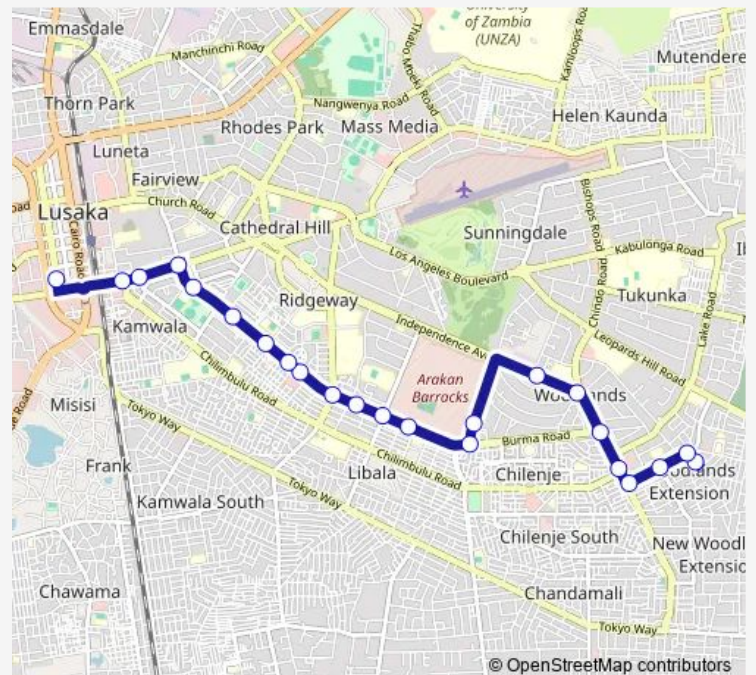

### Route schedule

Tidye Nyama Restaurant — Kulima Tower - Freedom Way

Monday 08:00-15:00

Tuesday 08:00-15:00

Wednesday 08:00-15:00

Thursday 08:00-15:00

Friday 08:00-15:00

Saturday 08:00-15:00

### Route info

Direction: Tidye Nyama Restaurant

Stops: 23

Trip Duration: 0 hour 45 min

■ Minibus — Kulima Tower - Woodlands

Kamwala Market - Independence Ave

Kulima Tower - Freedom Way

## Route info

Direction: Kulima Tower - Chachacha Rd

Stops: 24

Trip Duration: 0 hour 39 min

Minibus Bus time schedules and route maps are available in an offline PDF at [busmaps.com](https://busmaps.com). Use the [busmaps.com](https://busmaps.com) website to see live bus times, train schedule or subway schedule, and step-by-step directions for all public transit in Lusaka