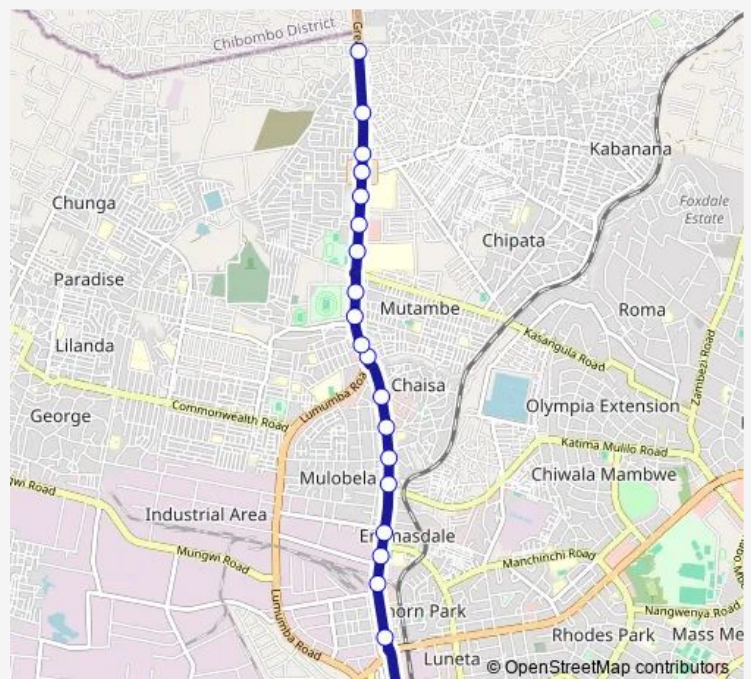

Heroes Stadium

Oydc Football Pitch

Novare

SOS- Great N

SOS Roundabout

Yalelo

Chingwele Turnoff

Zanimuone

### Route schedule

Ministry of Tourism & Arts — Zanimuone

Monday 08:00-15:00

Tuesday 08:00-15:00

Wednesday 08:00-15:00

Thursday 08:00-15:00

Friday 08:00-15:00

Saturday 08:00-15:00

### Route info

Direction: Ministry of Tourism & Arts

Stops: 20

Trip Duration: 0 hour 23 min

■ Minibus — Town (Millenium) - Zanimuone