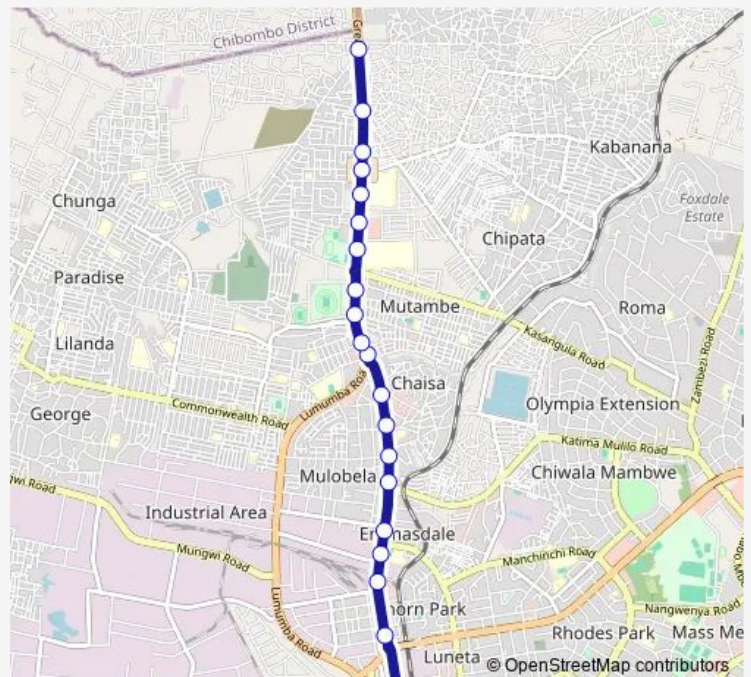

Friday 08:00-15:00

Saturday 08:00-15:00

Sunday 08:00-15:00

Route info

Direction: Ministry of Tourism & Arts

Stops: 20

Trip Duration: 0 hour 24 min

■ Minibus — Town (Millenium) - Zanimuone

Direction

Chingwele Turnoff — Imapala - Great N

18 stops

[Open route schedule](#)

Chingwele Turnoff

Yalelo

SOS Roundabout

SOS- Great N