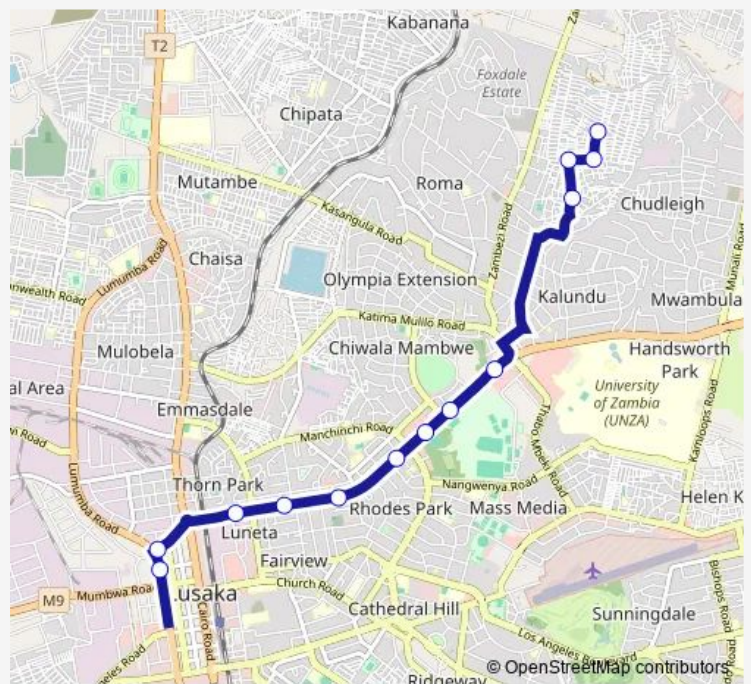

Clinic - Roma

Pa Mulenga

Ngombe Minestone

Route schedule

Town - Lumumba — Ngombe Minestone

Monday 08:00-15:00

Tuesday 08:00-15:00

Wednesday 08:00-15:00

Thursday 08:00-15:00

Friday 08:00-15:00

Saturday 08:00-15:00

Sunday 08:00-15:00

Route info

Direction: Town - Lumumba

Stops: 13

Trip Duration: 0 hour 31 min

■ Minibus — City Market - Ngombe Mine-stone

Direction

Ngombe Minestone — City Market - Katondo Rd

18 stops

[Open route schedule](#)

Ngombe Minestone

Tank - Zambezi Rd

Foxdale Court