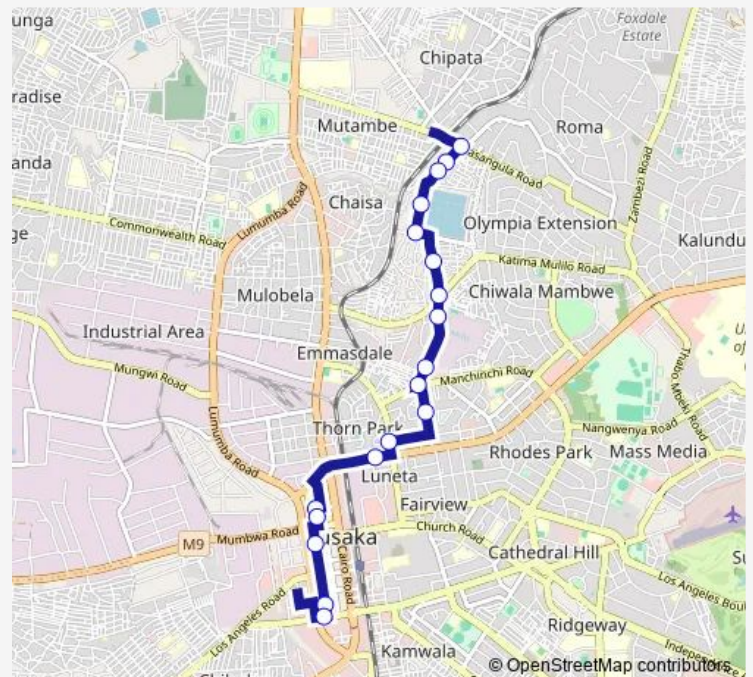

Zesco - Great E

Town - Millenium

Town - Millenium

City Market - Chiparamba Rd

Kulima Tower - Freedom Way

Kulima Tower - Ben Bella Rd

### Route schedule

Mwaiyayi - Garden — Kulima Tower - Ben Bella Rd

Monday 08:00-15:00

Tuesday 08:00-15:00

Wednesday 08:00-15:00

Thursday 08:00-15:00

Friday 08:00-15:00

Saturday 08:00-15:00

### Route info

Direction: Mwaiyayi - Garden

Stops: 18

Trip Duration: 0 hour 36 min

■ Minibus — City Market - Garden Chilulu