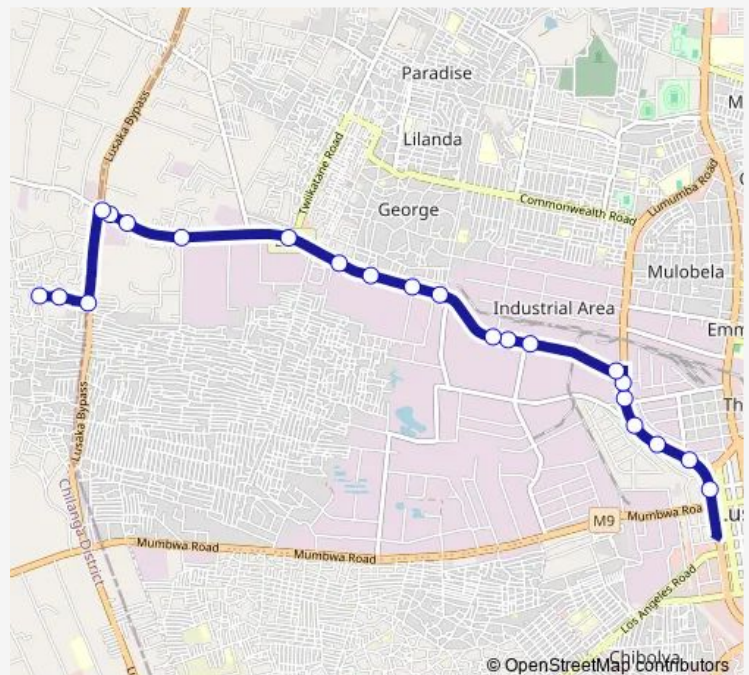

Lusaka Bypass - Mungwi Rd

Lusaka Bypass - Middle West Entrance

Pali Amai Busa

Route schedule

Town - Lumumba — Middle West

Monday 08:00-15:00

Tuesday 08:00-15:00

Wednesday 08:00-15:00

Thursday 08:00-15:00

Friday 08:00-15:00

Saturday 08:00-15:00

Sunday 08:00-15:00

Route info

Direction: Town - Lumumba

Stops: 22

Trip Duration: 0 hour 30 min

■ Minibus — City Market - Middle West

Direction

Middle West — Town - Lumumba

20 stops

[Open route schedule](#)

Middle West

Pali Amai Busa

Lusaka Bypass - Middle West Entrance