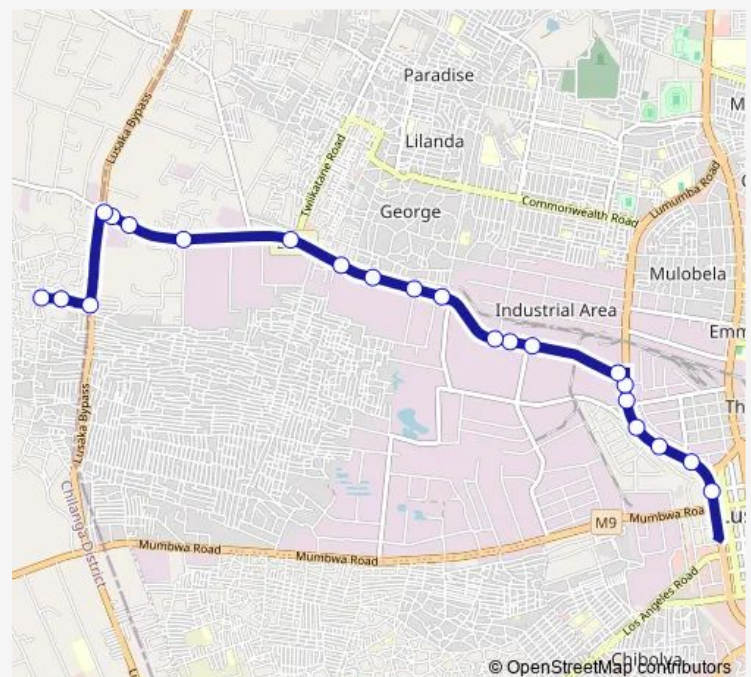

Lusaka Bypass - Mungwi Rd

Lusaka Bypass - Middle West Entrance

Pali Amai Busa

Route schedule

Town - Lumumba — Middle West

Monday 08:00-15:00

Tuesday 08:00-15:00

Wednesday 08:00-15:00

Thursday 08:00-15:00

Friday 08:00-15:00

Saturday 08:00-15:00

Sunday 08:00-15:00

Route info

Direction: Town - Lumumba

Stops: 22

Trip Duration: 0 hour 30 min

■ Minibus — City Market - Middle West

Direction

Middle West — Town - Lumumba

20 stops

[Open route schedule](#)

Middle West

Pali Amai Busa

Lusaka Bypass - Middle West Entrance