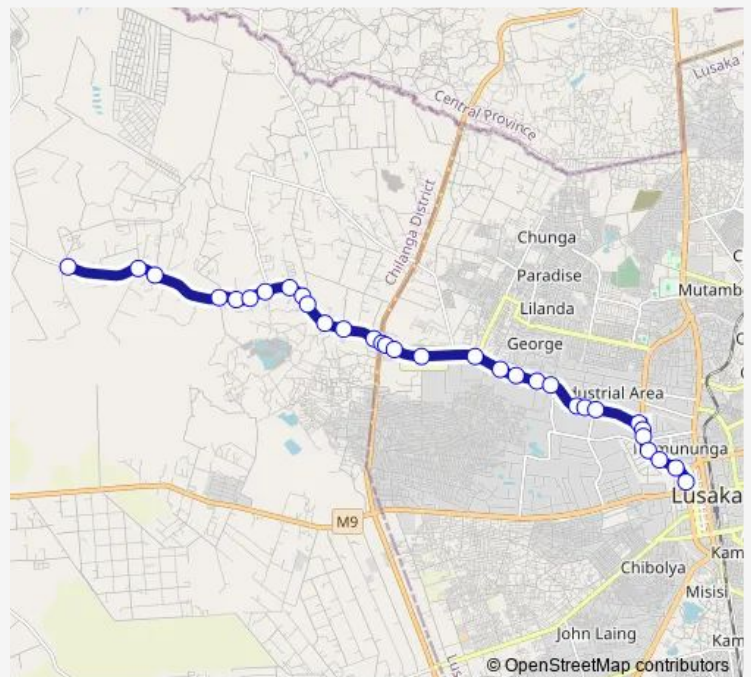

Thursday 08:00-15:00

Friday 08:00-15:00

Saturday 08:00-15:00

Sunday 08:00-15:00

**Route info**

Direction: Sekelela

Stops: 32

Trip Duration: 0 hour 51 min

■ Minibus — Sekelela - Town (Lumumba)

Zambeef - Mungwi Rd

Tobacco - Mungwi Rd

Asharami Filling Station - Mungwi Rd

Industrial Area - Mungwi Rd

Barloworld

Mount Meru - Lumumba Rd

Investrust Bank - Lumumba Rd