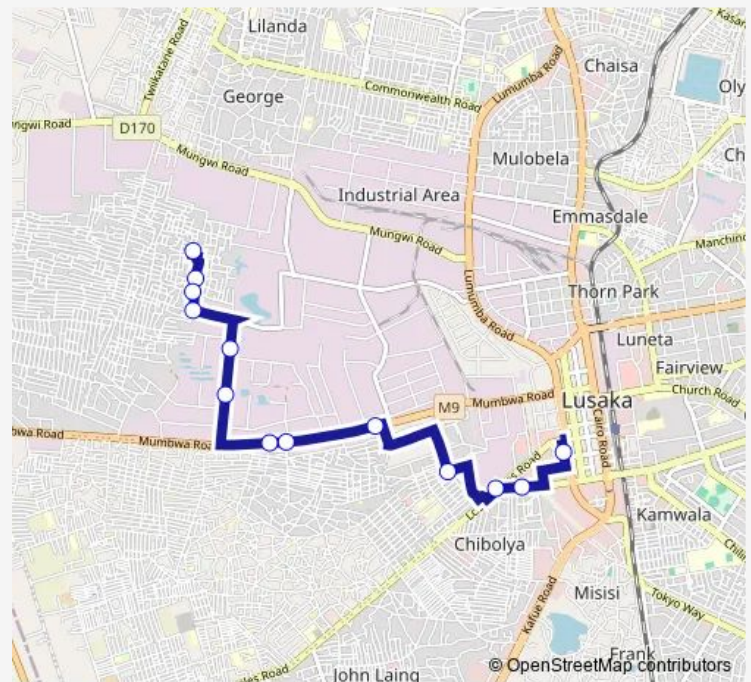

### Route schedule

Twin Park — Young Phiroz - Simoson

Monday 08:00-15:00

Tuesday 08:00-15:00

Wednesday 08:00-15:00

Thursday 08:00-15:00

Friday 08:00-15:00

Saturday 08:00-15:00

### Route info

Direction: Twin Park

Stops: 13

Trip Duration: 0 hour 35 min

■ Minibus — City Market - Twin Park

## Direction

Lumumba - From City Market — Twin Park

12 stops

[Open route schedule](#)

Lumumba - From City Market

Uno Zamanita Filling Station - Mumbwa Rd

Total Energies - Mumbwa Rd

Superior - Mumbwa Rd

## Route schedule

Lumumba - From City Market — Twin Park

Monday 08:00-15:00

Tuesday 08:00-15:00

Wednesday 08:00-15:00

Thursday 08:00-15:00

Friday 08:00-15:00

Saturday 08:00-15:00