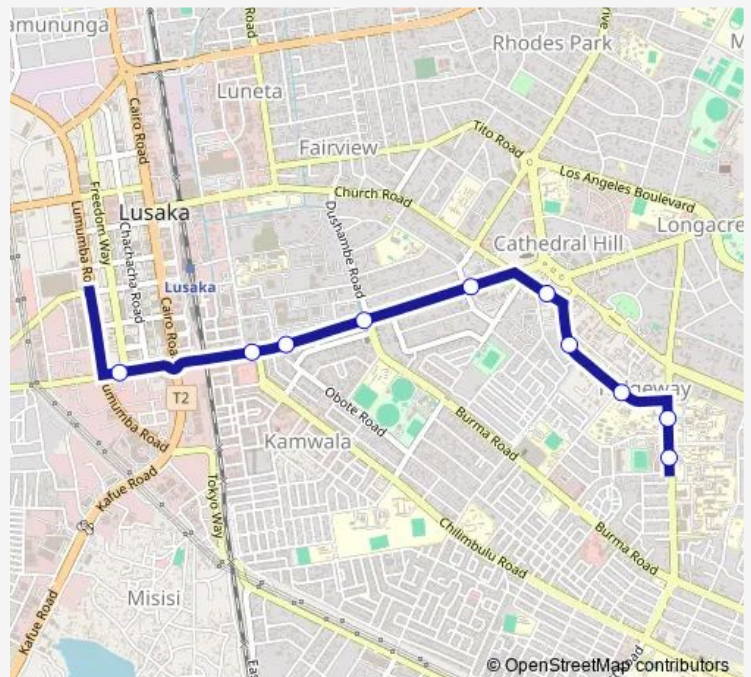

### Direction

UTH Hospital — Kulima Tower - Ben Bella Rd

10 stops

[Open route schedule](#)

UTH Hosptial

UTH Children Hosptial

Ridgeway Po

Rda

### Route schedule

UTH Hospital — Kulima Tower - Ben Bella Rd

Monday 08:00-15:00

Tuesday 08:00-15:00

Wednesday 08:00-15:00

Thursday 08:00-15:00

Friday 08:00-15:00

Saturday 08:00-15:00

### Route info

Direction: UTH Hospital

Stops: 10

Trip Duration: 0 hour 13 min

■ Minibus — City Market - UTH Hospital

## Route info

Direction: Kulima Tower - Chachacha Rd

Stops: 10

Trip Duration: 0 hour 12 min

**Direction**

UTH Hosptial — Kulima Tower - Freedom Way

10 stops

[Open route schedule](#)