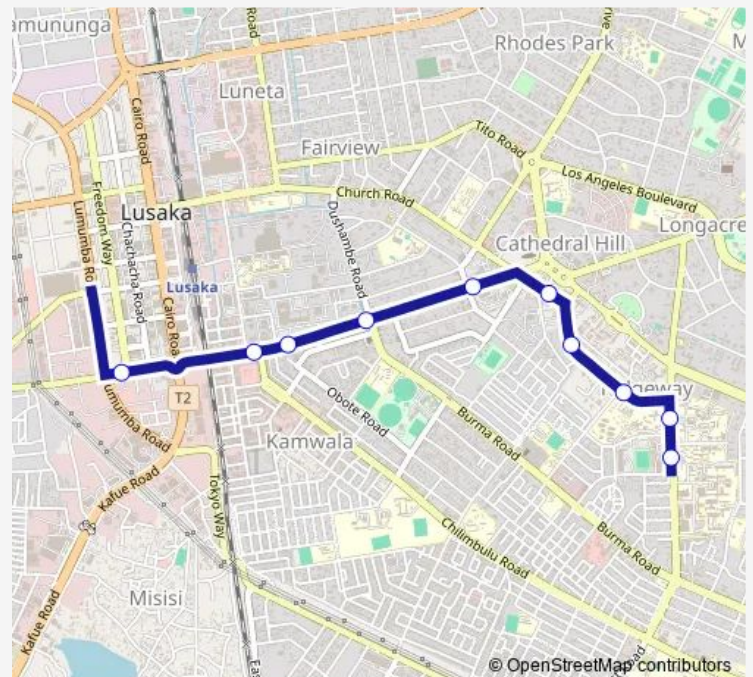

Route schedule

UTH Hospital — Kulima Tower - Ben Bella Rd

Monday 08:00-15:00

Tuesday 08:00-15:00

Wednesday 08:00-15:00

Thursday 08:00-15:00

Friday 08:00-15:00

Saturday 08:00-15:00

Sunday 08:00-15:00

Route info

Direction: UTH Hospital

Stops: 10

Trip Duration: 0 hour 13 min

■ Minibus — City Market - UTH Hospital

Direction

City Market - Katondo Rd — UTH Hosptial

Stops: 11

Trip Duration: 0 hour 14 min

Direction

Kulima Tower - Chachacha Rd — UTH Hosptial

10 stops

[Open route schedule](#)

Kulima Tower - Chachacha Rd

Kamwala Market - Independence Ave

Thursday 08:00-15:00

Friday 08:00-15:00

Saturday 08:00-15:00

Sunday 08:00-15:00

Route info

Direction: UTH Hosptial

Stops: 10

Trip Duration: 0 hour 14 min