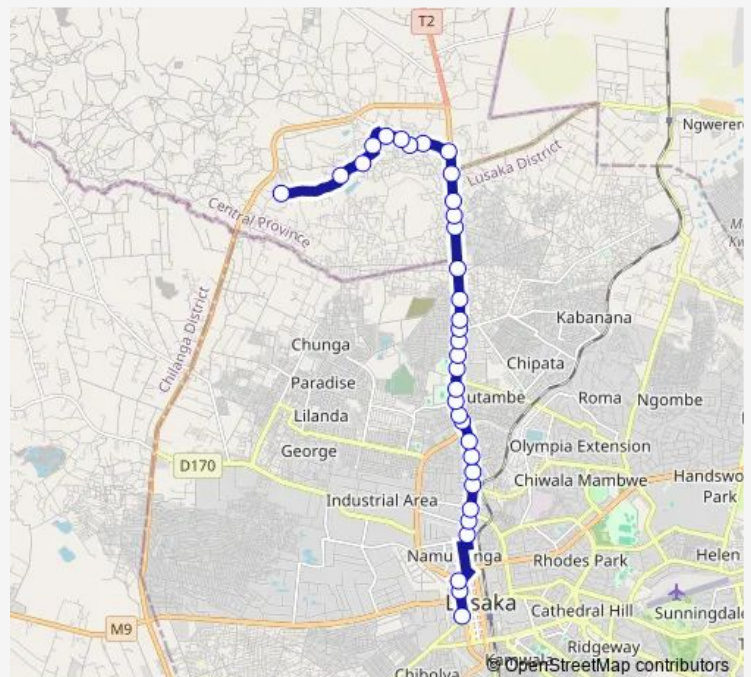

### Direction

Shifwankula — City Market - Katondo Rd

35 stops

[Open route schedule](#)

- Shifwankula
- Mr Nice Pub
- Pama Camera
- Chomz View Lodge
- Shifwankula School
- Car Wash - Shifwankula
- Complex - Shifwankula
- Ivas Lounge
- Zanga Zanga Shopping Centre
- Ngwerere Roundabout
- Roma - Great North Rd
- Kabangwe Police Post
- Presame
- Zanimuone
- Chingwele Turnoff
- Yalelo
- SOS Roundabout
- SOS- Great N
- Novare
- Oydc Football Pitch
- Heroes Stadium

### Route schedule

Shifwankula — City Market - Katondo Rd

Monday	08:00-15:00
Tuesday	08:00-15:00
Wednesday	08:00-15:00
Thursday	08:00-15:00
Friday	08:00-15:00
Saturday	08:00-15:00
Sunday	08:00-15:00

### Route info

Direction: Shifwankula

Stops: 35

Trip Duration: 1 hour 2 min

■ Minibus — City Market - Shifwankula

BusMaps

Palupili

Mandevu - Great N