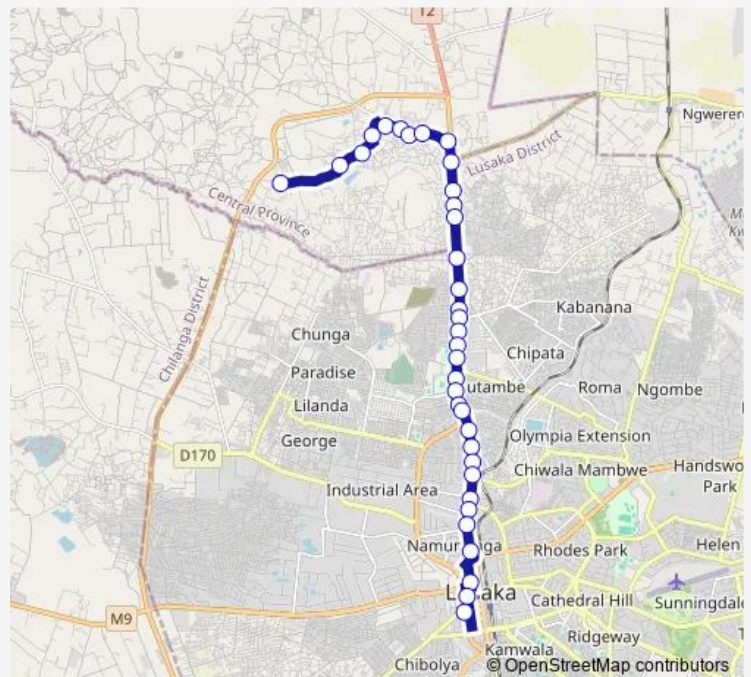

Thursday 08:00-15:00

Friday 08:00-15:00

Saturday 08:00-15:00

Sunday 08:00-15:00

Route info

Direction: City Market

Stops: 34

Trip Duration: 0 hour 50 min

■ Minibus — City Market - Shifwankula

Presame

Kabangwe Police Post

Roma - Great North Rd

Ngwerere Roundabout

Zanga Zanga Shopping Centre

Ivas Lounge

Complex - Shifwankula