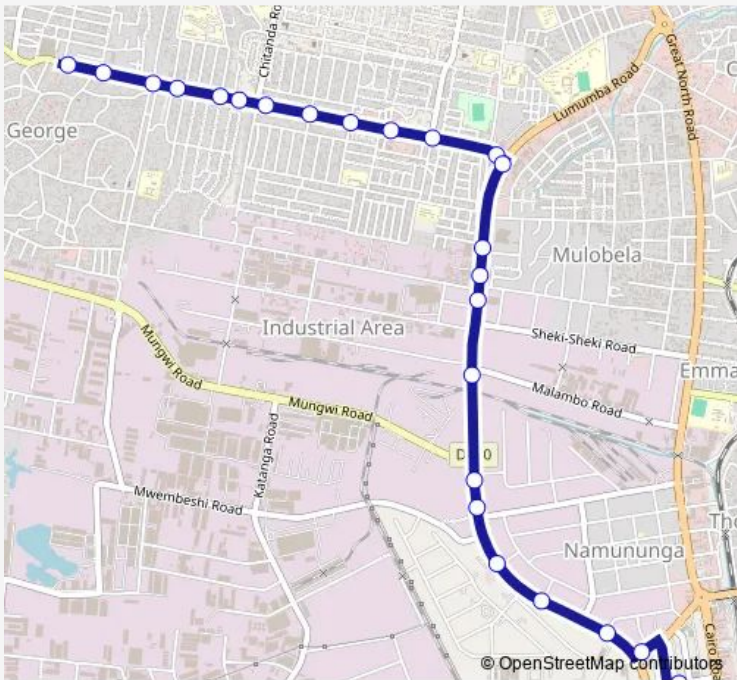

Bus Minibus Lilanda - Town (Lumumba)

[Go to website](#)

Direction
 Lilanda — Town - Millenium
 24 stops
[Open route schedule](#)

- Lilanda
- Petroda - Commonwealth Rd
- Pa Chi Road - Commonwealth Rd
- Matero Secondary School
- Suger - Commonwealth Rd
- Mount Meru - Commonwealth Rd
- Ibma Restaurant - Commonwealth Rd
- Muchina Road - Commonwealth Rd
- Young Phiroz Butchery - Commonwealth Rd
- Matero Market
- MK - Commonwealth Rd
- Melisa Supermarket - Commonwealth Rd
- Oldies - Lumumba Rd
- Bread of Life Church - Lumumba Rd
- Buseko Market - Lumumba Rd
- Puma Filling Station - Lumumba Rd
- Zambia Sugar - Lumumba Rd
- Mount Meru - Lumumba Rd
- Investrust Bank - Lumumba Rd
- Family - Lumumba Rd
- First National Bank - Lumumba Rd

Route schedule
 Lilanda — Town - Millenium

Monday	08:00-15:00
Tuesday	08:00-15:00
Wednesday	08:00-15:00
Thursday	08:00-15:00
Friday	08:00-15:00
Saturday	08:00-15:00
Sunday	08:00-15:00

Route info
 Direction: Lilanda
 Stops: 24
 Trip Duration: 0 hour 38 min

■ Minibus — Lilanda - Town (Lumumba) **BusMaps**

Engen Filling Station - Lumumba Rd

Aa Electronics - Kalambo Rd

Town - Millenium

Direction

Lilanda — Town - Lumumba

23 stops

[Open route schedule](#)