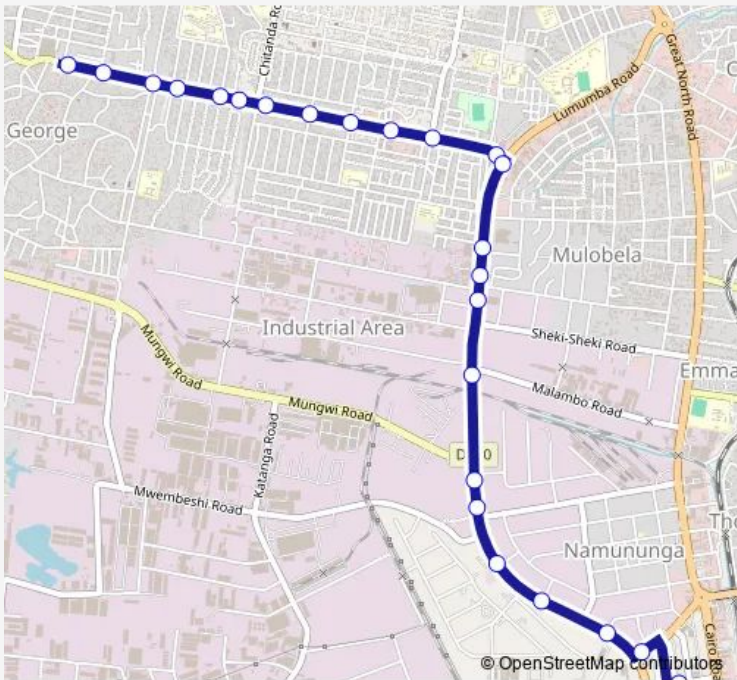

# Bus Minibus Lilanda - Town (Lumumba)

[Go to website](#)

**Direction**  
 Lilanda — Town - Millenium  
 24 stops  
[Open route schedule](#)

- Lilanda
- Petroda - Commonwealth Rd
- Pa Chi Road - Commonwealth Rd
- Matero Secondary School
- Suger - Commonwealth Rd
- Mount Meru - Commonwealth Rd
- Ibma Restaurant - Commonwealth Rd
- Muchina Road - Commonwealth Rd
- Young Phiroz Butchery - Commonwealth Rd
- Matero Market
- MK - Commonwealth Rd
- Melisa Supermarket - Commonwealth Rd
- Oldies - Lumumba Rd
- Bread of Life Church - Lumumba Rd
- Buseko Market - Lumumba Rd
- Puma Filling Station - Lumumba Rd
- Zambia Sugar - Lumumba Rd
- Mount Meru - Lumumba Rd
- Investrust Bank - Lumumba Rd
- Family - Lumumba Rd
- First National Bank - Lumumba Rd

Route schedule  
 Lilanda — Town - Millenium

Monday	08:00-15:00
Tuesday	08:00-15:00
Wednesday	08:00-15:00
Thursday	08:00-15:00
Friday	08:00-15:00
Saturday	08:00-15:00
Sunday	08:00-15:00

Route info  
 Direction: Lilanda  
 Stops: 24  
 Trip Duration: 0 hour 34 min

## Route info

Direction: Lilanda

Stops: 23

Trip Duration: 0 hour 32 min