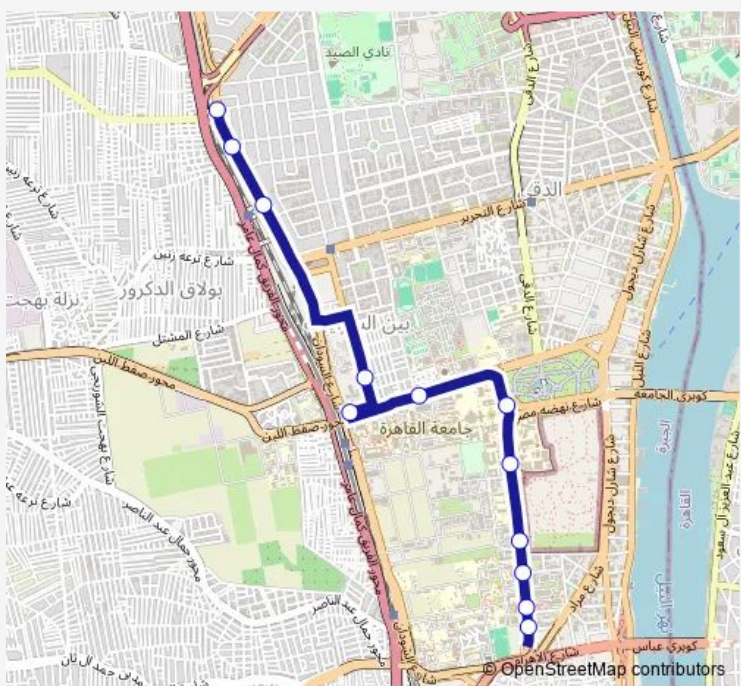

Bus Minibus Bulaq Al Dakrur Station - Giza Square Station

[Go to website](#)

**Direction**  
 East Bulaq Dakrur (Nahya) — Giza Square  
 12 stops  
[Open route schedule](#)

- East Bulaq Dakrur (Nahya)
- Bulaq Dakrur
- Sednawy (Sudan St.)
- Bein Al Sarayat Youth Center
- Tharwat Bridge (Saft El Laban)
- Faculty of Commerce (Cairo University)
- Cairo University Main Gate
- Faculty of Engineering (Cairo University)
- Agricultural Research Center - Cairo University
- Faculty of Agriculture (Cairo University)
- Giza Bridge Exit to Cairo University
- Giza Square

Route schedule  
 East Bulaq Dakrur (Nahya) — Giza Square

Monday	10:00
Tuesday	10:00
Wednesday	10:00
Thursday	10:00
Friday	10:00
Saturday	10:00
Sunday	10:00

Route info  
 Direction: East Bulaq Dakrur (Nahya)  
 Stops: 12  
 Trip Duration: 0 hour 15 min

## Direction

Giza Square — East Bulaq Dakrur (Nahya)

13 stops

[Open route schedule](#)

Giza Square

Giza Bridge Exit to Cairo University

Faculty of Agriculture (Cairo University)

Agricultural Research Center - Cairo University

## Route schedule

Giza Square — East Bulaq Dakrur (Nahya)

Monday	10:00
Tuesday	10:00
Wednesday	10:00
Thursday	10:00
Friday	10:00
Saturday	10:00
Sunday	10:00