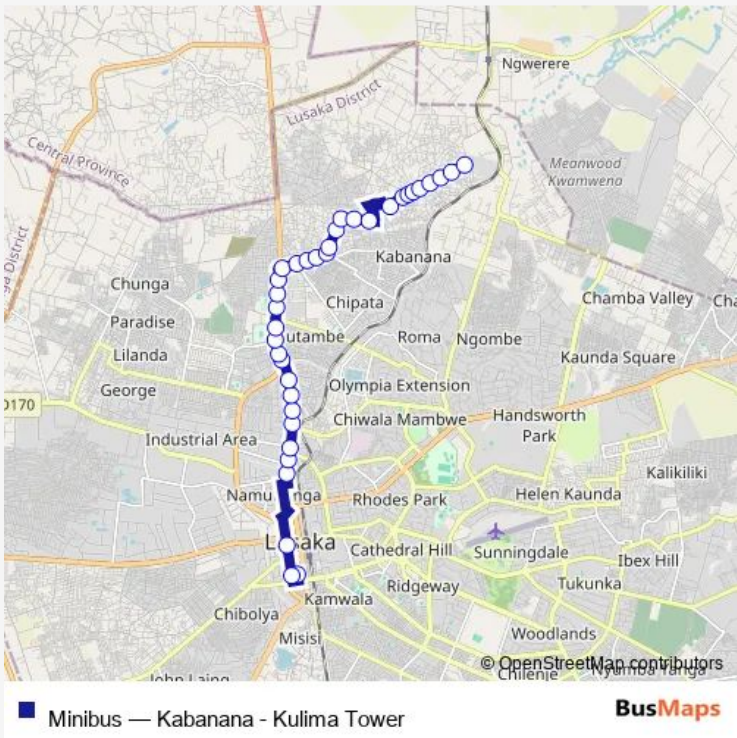

# Bus Minibus Kabanana - Kulima Tower

[Go to website](#)

**Direction**  
 Kulima Tower - Chachacha Rd — Kabanana  
 36 stops  
[Open route schedule](#)

- Kulima Tower - Chachacha Rd
- Kulima Tower - Freedom Way
- City Market - Chiparamba Rd
- Chanda Musonda
- C H
- Sheki Sheki
- Masiye
- Vubu Road
- Chaisa
- Subani Fuel Station - Great N
- Great N Junction
- Mandevu - Great N
- Palupili
- Heroes Stadium
- Oydc Football Pitch
- Novare
- SOS- Great N
- SOS Roundabout
- Shoprite - Kabanana Rd
- Mainway - Kabanana Rd
- Zambeef - Kabanana Rd

**Route schedule**  
 Kulima Tower - Chachacha Rd — Kabanana

Monday	08:00-15:00
Tuesday	08:00-15:00
Wednesday	08:00-15:00
Thursday	08:00-15:00
Friday	08:00-15:00
Saturday	08:00-15:00
Sunday	08:00-15:00

**Route info**  
 Direction: Kulima Tower - Chachacha Rd  
 Stops: 36  
 Trip Duration: 1 hour 3 min

Chalo Banthu

Kwacha Butchery - Kabanana Rd

Chazanga Market

Corner Star

Chimutengo Bar

Chazanga Basic School

## Route info

Direction: Kabanana

Stops: 36

Trip Duration: 0 hour 57 min

Mandevu - Great N

Great N Junction

Subani Fuel Station - Great N

Chaisa