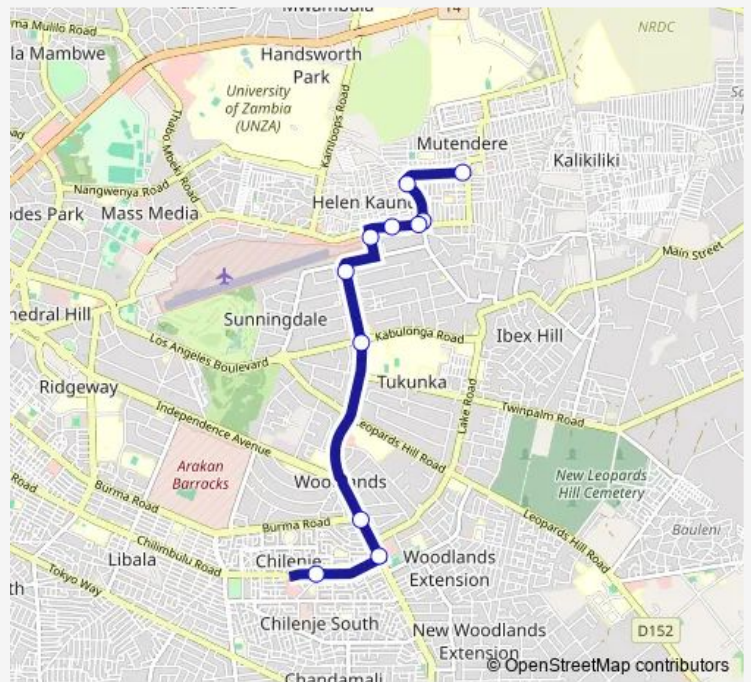

Bus Minibus Chilenje - Mutendere

[Go to website](#)

Direction
 Mutendere Station (west) — Chilenje Hospital Junction
 11 stops
[Open route schedule](#)

- Mutendere Station (west)
- First bus stop
- Rubis Energy
- Rubis Energy on Alick Nkhata Rd
- Harvest Health Medical Centre
- Fridays Corner
- University Of Maryland
- Kabulonga Mall
- Spectra filling station - Chilenje
- Chilumbulu
- Chilenje Hospital Junction

Route schedule
 Mutendere Station (west) — Chilenje Hospital Junction

Monday	08:00-15:00
Tuesday	08:00-15:00
Wednesday	08:00-15:00
Thursday	08:00-15:00
Friday	08:00-15:00
Saturday	08:00-15:00
Sunday	08:00-15:00

Route info
 Direction: Mutendere Station (west)
 Stops: 11
 Trip Duration: 0 hour 37 min

■ Minibus — Chilenje - Mutendere **BusMaps**

Direction

Chilenje Market — Mutendere Station (west)

12 stops

[Open route schedule](#)

Wednesday 08:00-15:00

Thursday 08:00-15:00

Friday 08:00-15:00

Saturday 08:00-15:00

Sunday 08:00-15:00

Route info

Direction: Chilenje Market

Stops: 12