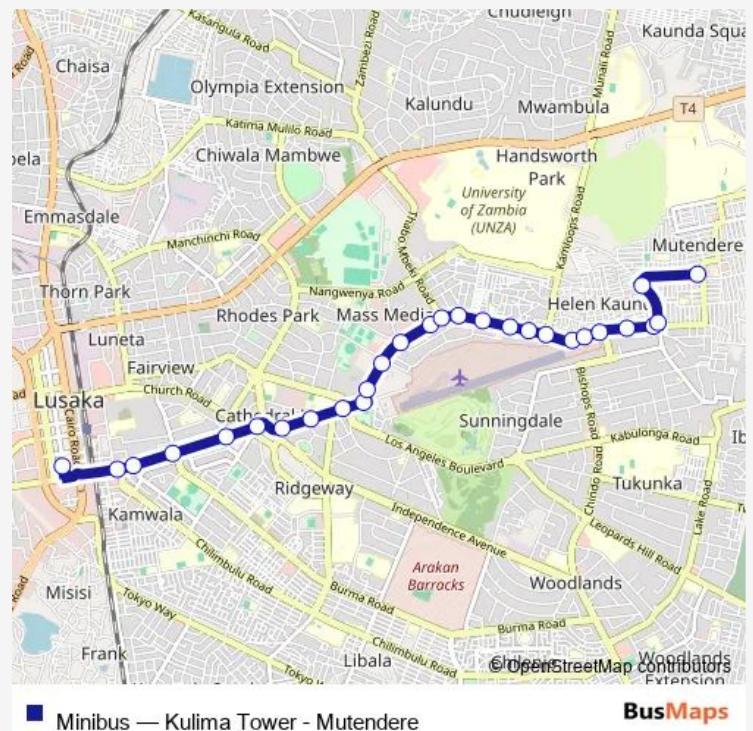

Lukundo Medical Centre

Shoprite Kalingalinga

Ndeke Mall

Route schedule

Kulima Tower - Chachacha Rd — Mutendere Station (west)

Monday	08:00-15:00
Tuesday	08:00-15:00
Wednesday	08:00-15:00
Thursday	08:00-15:00
Friday	08:00-15:00
Saturday	08:00-15:00
Sunday	08:00-15:00

Route info

Direction: Kulima Tower - Chachacha Rd

Stops: 28

Trip Duration: 0 hour 33 min

Kalingalinga Police Post

Petroda Filling Station

Harvest Health Medical Centre

Rubis Energy on Alick Nkhata Rd

Rubis Energy

First bus stop

Mutendere Station (west)

Direction

Mutendere Station (west) — Kulima Tower - Freedom Way

28 stops

[Open route schedule](#)

Mutendere Station (west)

Sunday 08:00-15:00

Route info

Direction: Mutendere Station (west)

Stops: 28

Trip Duration: 0 hour 40 min

Kamwala Entrance

Kamwala Market - Independence Ave

Kulima Tower - Freedom Way