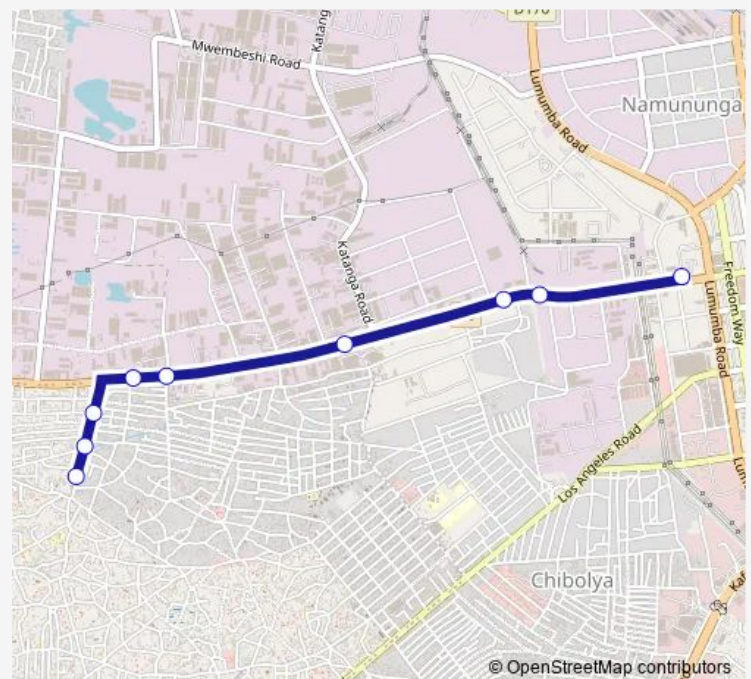

Meru Filling Station - Mumbwa Rd

Mumbwa Rd - First Rd

Superior - Mumbwa Rd

Total Energies - Mumbwa Rd

Uno Zamanita Filling Station - Mumbwa Rd

Town - Lumumba

Route schedule

Mbasela — Town - Lumumba

Monday	08:00-15:00
Tuesday	08:00-15:00
Wednesday	08:00-15:00
Thursday	08:00-15:00
Friday	08:00-15:00
Saturday	08:00-15:00
Sunday	08:00-15:00

Route info

Direction: Mbasela

Stops: 9

Trip Duration: 0 hour 13 min

■ Minibus — Mbasela - Town (Lumumba)

Direction

Town - Lumumba — Mbasela

10 stops

[Open route schedule](#)

Town - Lumumba

Lumumba - From City Market

Uno Zamanita Filling Station - Mumbwa Rd

Town - Lumumba — Mbasela

Monday	08:00-15:00
Tuesday	08:00-15:00
Wednesday	08:00-15:00
Thursday	08:00-15:00
Friday	08:00-15:00
Saturday	08:00-15:00
Sunday	08:00-15:00

Route info

Direction: Town - Lumumba

Stops: 10