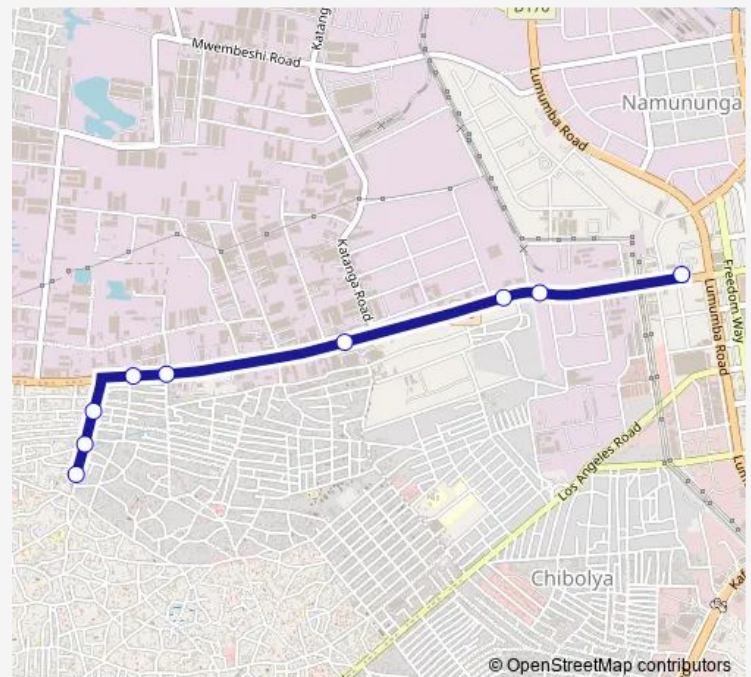

Meru Filling Station - Mumbwa Rd

Mumbwa Rd - First Rd

Superior - Mumbwa Rd

Total Energies - Mumbwa Rd

Uno Zamanita Filling Station - Mumbwa Rd

Town - Lumumba

Route schedule

Mbasela — Town - Lumumba

Monday	08:00-15:00
Tuesday	08:00-15:00
Wednesday	08:00-15:00
Thursday	08:00-15:00
Friday	08:00-15:00
Saturday	08:00-15:00
Sunday	08:00-15:00

Route info

Direction: Mbasela

Stops: 9

Trip Duration: 0 hour 13 min

■ Minibus — Mbasela - Town (Lumumba)

Direction

Town - Lumumba — Mbasela

10 stops

[Open route schedule](#)

Town - Lumumba

Lumumba - From City Market

Uno Zamanita Filling Station - Mumbwa Rd

Town - Lumumba — Mbasela

Monday	08:00-15:00
Tuesday	08:00-15:00
Wednesday	08:00-15:00
Thursday	08:00-15:00
Friday	08:00-15:00
Saturday	08:00-15:00
Sunday	08:00-15:00

Route info

Direction: Town - Lumumba

Stops: 10