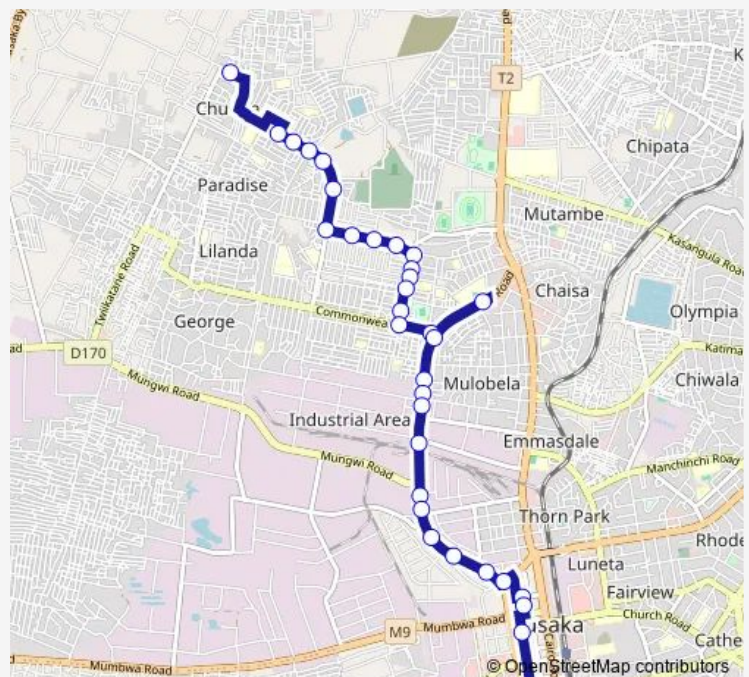

Thursday 08:00-15:00

Friday 08:00-15:00

Saturday 08:00-15:00

Sunday 08:00-15:00

Route info

Direction: Daina Kaimba - Zingalume

Stops: 32

Trip Duration: 0 hour 49 min

Engen Filling Station - Lumumba Rd

Aa Electronics - Kalambo Rd

Town - Millenium

Town - Millenium

City Market - Chiparamba Rd

Direction

Kulima Tower - Chachacha Rd — Daina Kaimba - Zingalume

31 stops

[Open route schedule](#)

Kulima Tower - Chachacha Rd

Cairo Mall

Ministry of Tourism & Arts

Town - Millenium

Aa Electronics - Kalambo Rd

Engen Filling Station - Lumumba Rd

First National Bank - Lumumba Rd

Saturday 08:00-15:00

Sunday 08:00-15:00

Route info

Direction: Kulima Tower - Chachacha Rd

Stops: 31

Trip Duration: 0 hour 39 min

Zingalume

Muchinga Ground