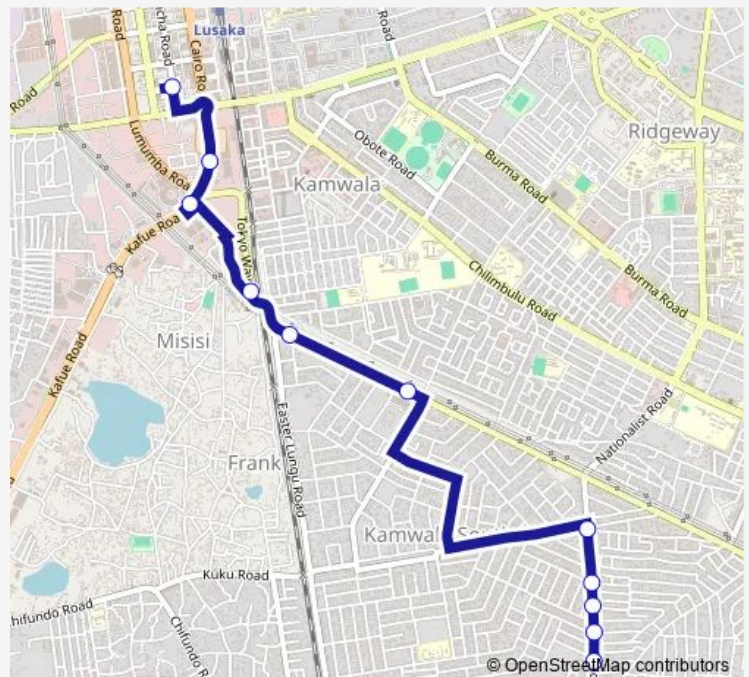

### Direction

Kulima Tower - Chachacha Rd — Kamwala South

11 stops

[Open route schedule](#)

Kulima Tower - Chachacha Rd

Kamwala - Down Town

Carousel Mall

Pa Malasha

### Route schedule

Kulima Tower - Chachacha Rd — Kamwala South

Monday 08:00-15:00

Tuesday 08:00-15:00

Wednesday 08:00-15:00

Thursday 08:00-15:00

Friday 08:00-15:00

Saturday 08:00-15:00

### Route info

Direction: Kulima Tower - Chachacha Rd

Stops: 11

Trip Duration: 0 hour 24 min

■ Minibus — Kamwala South - Kulima Tower

**Direction**

Kamwala South — Kamwala Market - Independence Ave

14 stops