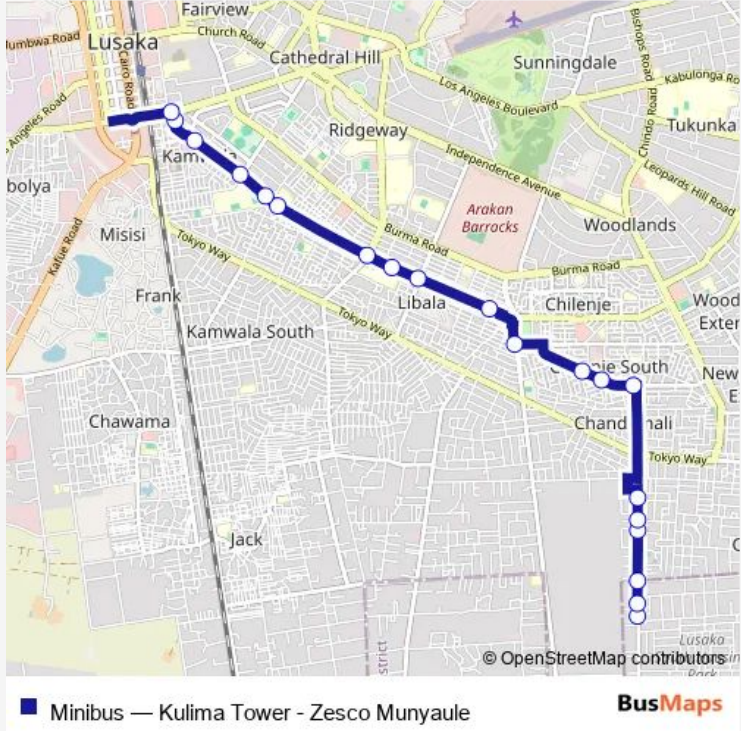

# Bus Minibus Kulima Tower - Zesco Munyaule

[Go to website](#)

**Direction**  
 PS Mall — Kamwala Market - Independence Ave  
 20 stops  
[Open route schedule](#)

- PS Mall
- Torriam Investment Limited
- Godus School & Daycare
- Soulmate
- Zambia Messianic Fellowship
- The Gateway - Shantumbu Rd.
- Simoko Trust School
- Shoprite Mall - Chilenje
- Francis
- RDF Taxi Rank
- Baza man Limited Company
- Yotam
- Libala High School
- SDA - Libala
- St Patricks School
- Licef School
- Zambia Institute of Special Education
- Kamwala Clinic
- Kamwala Market
- Kamwala Market - Independence Ave

Route info  
 Direction: PS Mall  
 Stops: 20  
 Trip Duration: 0 hour 39 min

## Direction

Kulima Tower - Chachacha Rd — Zesco Munyaule

23 stops

[Open route schedule](#)

Kulima Tower - Chachacha Rd

Kamwala Market - Independence Ave

Kamwala Entrance

Hindu Hall

## Route info

Direction: Kulima Tower - Chachacha Rd

Stops: 23

Trip Duration: 0 hour 40 min

Minibus Bus time schedules and route maps are available in an offline PDF at [busmaps.com](https://busmaps.com). Use the [busmaps.com](https://busmaps.com) website to see live bus times, train schedule or subway schedule, and step-by-step directions for all public transit in Lusaka