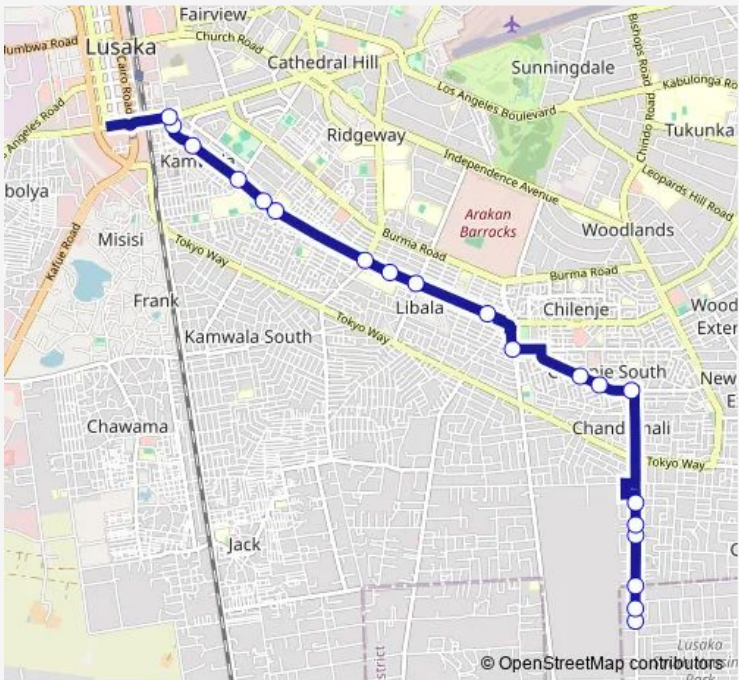

Bus Minibus Kulima Tower - Zesco Munyaule

[Go to website](#)

Direction
 PS Mall — Kamwala Market - Independence Ave
 20 stops
[Open route schedule](#)

- PS Mall
- Torriam Investment Limited
- Godus School & Daycare
- Soulmate
- Zambia Messianic Fellowship
- The Gateway - Shantumbu Rd.
- Simoko Trust School
- Shoprite Mall - Chilenje
- Francis
- RDF Taxi Rank
- Baza man Limited Company
- Yotam
- Libala High School
- SDA - Libala
- St Patricks School
- Licef School
- Zambia Institute of Special Education
- Kamwala Clinic
- Kamwala Market
- Kamwala Market - Independence Ave

Route schedule
 PS Mall — Kamwala Market - Independence Ave

Monday	08:00-15:00
Tuesday	08:00-15:00
Wednesday	08:00-15:00
Thursday	08:00-15:00
Friday	08:00-15:00
Saturday	08:00-15:00
Sunday	08:00-15:00

Route info
 Direction: PS Mall
 Stops: 20
 Trip Duration: 0 hour 39 min

■ Minibus — Kulima Tower - Zesco Munyaule **BusMaps**

Direction

Kulima Tower - Chachacha Rd — Zesco Munyaule

23 stops

[Open route schedule](#)

Kulima Tower - Chachacha Rd

Kamwala Market - Independence Ave

Kamwala Entrance

Wednesday 08:00-15:00

Thursday 08:00-15:00

Friday 08:00-15:00

Saturday 08:00-15:00

Sunday 08:00-15:00

Route info

Direction: Kulima Tower - Chachacha Rd

Stops: 23