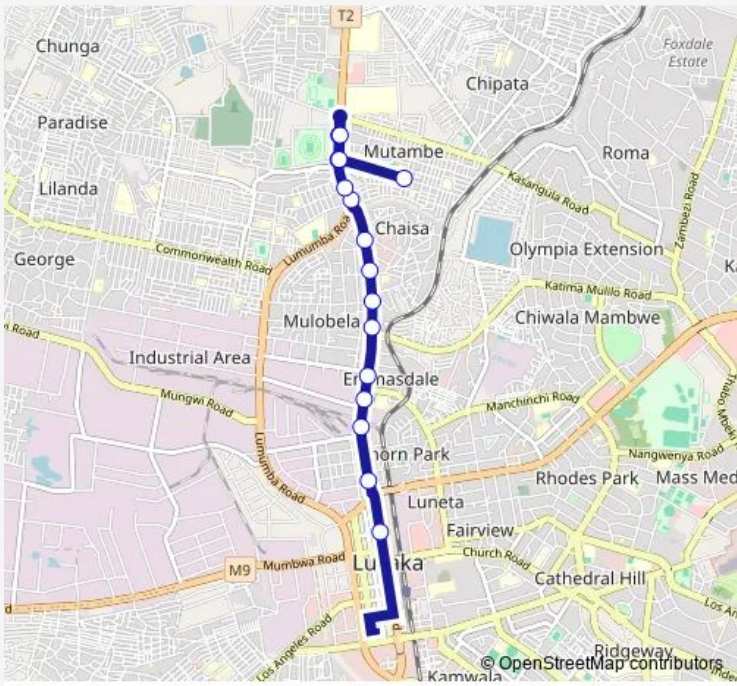

Bus Minibus Kulima Tower - Mandevu

[Go to website](#)

Direction
 Ministry of Tourism & Arts — Mandevu

16 stops

[Open route schedule](#)

- Ministry of Tourism & Arts
- Imapala - Great N
- Chanda Musonda
- C H
- Sheki Sheki
- Masiye
- Vubu Road
- Chaisa
- Subani Fuel Station - Great N
- Great N Junction
- Mandevu - Great N
- Palupili
- Heroes Stadium
- Heroes Stadium
- Palupili
- Mandevu

Route schedule
 Ministry of Tourism & Arts — Mandevu

Monday	08:00-15:00
Tuesday	08:00-15:00
Wednesday	08:00-15:00
Thursday	08:00-15:00
Friday	08:00-15:00
Saturday	08:00-15:00
Sunday	08:00-15:00

Route info

Direction: Ministry of Tourism & Arts

Stops: 16

Trip Duration: 0 hour 19 min

■ Minibus — Kulima Tower - Mandevu **BusMaps**

Direction

Mandevu Police Post — City Market - Chiparamba Rd

14 stops

[Open route schedule](#)

C H

Chanda Musonda

Imapala - Great N

Town - Millenium

Town - Millenium

City Market - Chiparamba Rd

Route schedule

Mandevu Police Post — City Market - Chiparamba Rd