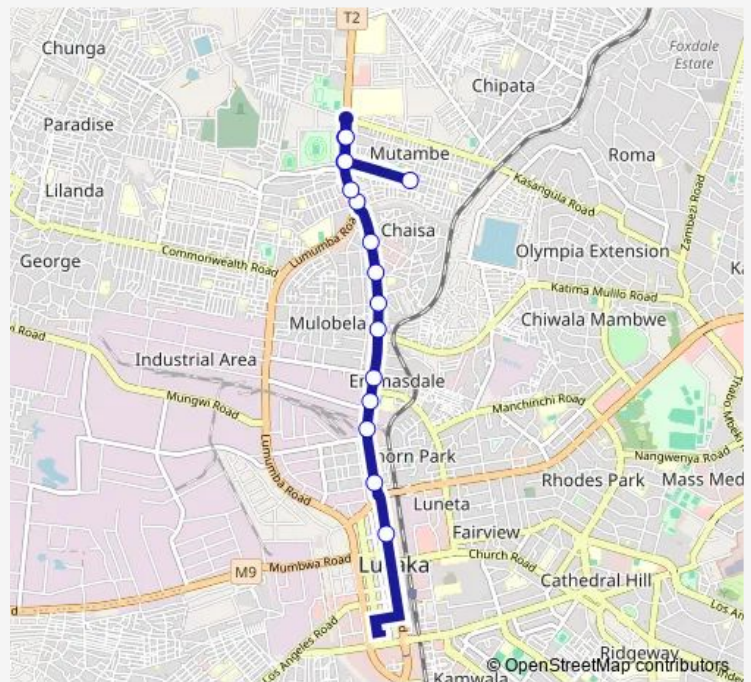

Monday 08:00-15:00

Tuesday 08:00-15:00

Wednesday 08:00-15:00

Thursday 08:00-15:00

Friday 08:00-15:00

Saturday 08:00-15:00

Sunday 08:00-15:00

Route info

Direction: Ministry of Tourism & Arts

Stops: 16

Trip Duration: 0 hour 18 min

■ Minibus — Kulima Tower - Mandevu

Direction

Mandevu Police Post — City Market - Chiparamba Rd

14 stops

[Open route schedule](#)

C H

Chanda Musonda

Imapala - Great N

Town - Millenium

Town - Millenium

City Market - Chiparamba Rd

Route schedule

Mandevu Police Post — City Market - Chiparamba Rd