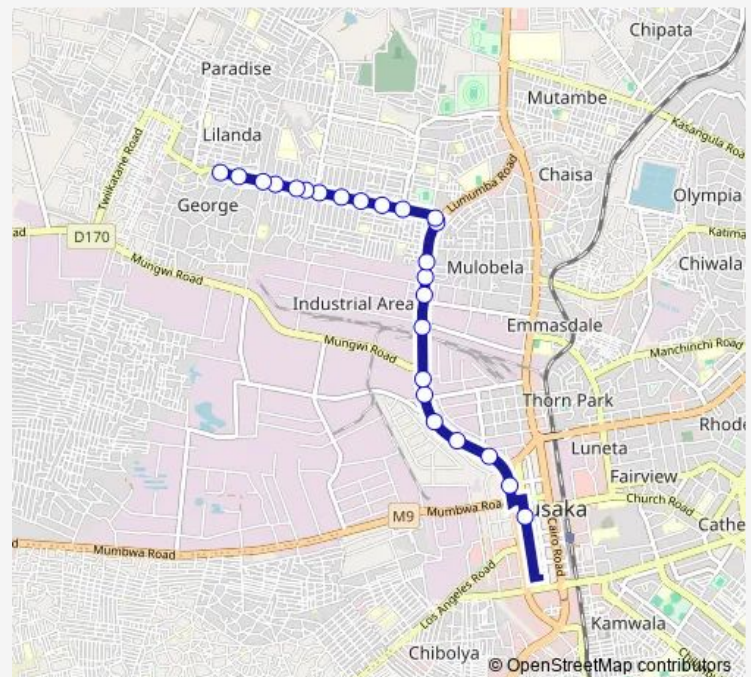

### Route schedule

City Market - Chiparamba Rd — Lilanda

Monday 08:00-15:00

Tuesday 08:00-15:00

Wednesday 08:00-15:00

Thursday 08:00-15:00

Friday 08:00-15:00

Saturday 08:00-15:00

### Route info

Direction: City Market - Chiparamba Rd

Stops: 24

Trip Duration: 0 hour 30 min

■ Minibus — Kulima Tower - Lilanda

Pa Chi Road - Commonwealth Rd

Petroda - Commonwealth Rd

Lilanda