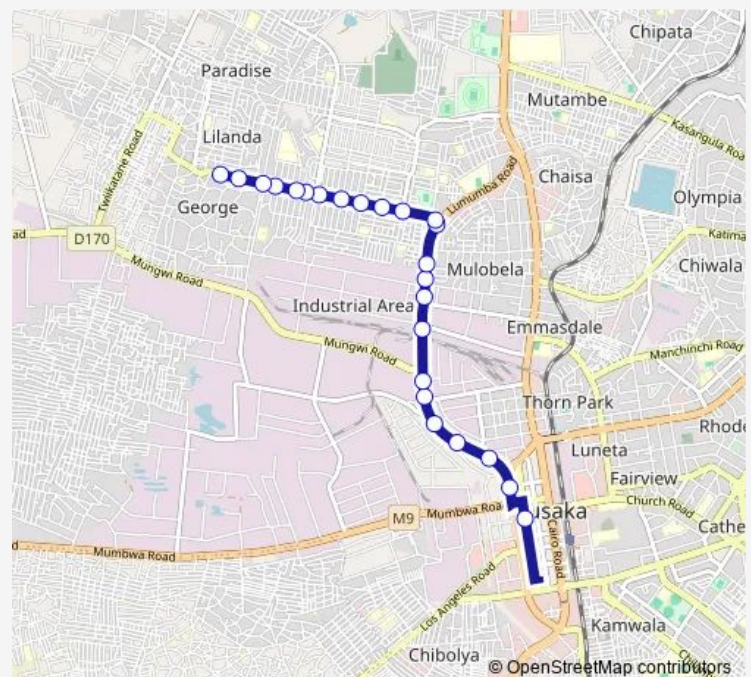

Mount Meru - Commonwealth Rd

Suger - Commonwealth Rd

Matero Secondary School

Route schedule

City Market - Chiparamba Rd — Lilanda

Monday 08:00-15:00

Tuesday 08:00-15:00

Wednesday 08:00-15:00

Thursday 08:00-15:00

Friday 08:00-15:00

Saturday 08:00-15:00

Sunday 08:00-15:00

Route info

Direction: City Market - Chiparamba Rd

Stops: 24

Trip Duration: 0 hour 31 min

■ Minibus — Kulima Tower - Lilanda

Pa Chi Road - Commonwealth Rd

Petroda - Commonwealth Rd

Lilanda

Direction

Lilanda — City Market - Chiparamba Rd

26 stops

[Open route schedule](#)