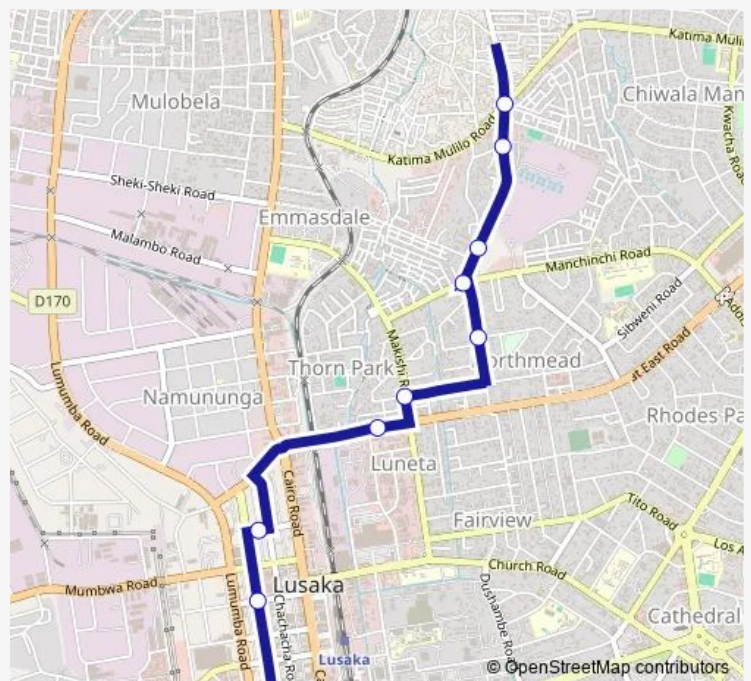

Bus Minibus Garden Chilulu - Kulima Tower

[Go to website](#)

Direction

Zambeef - Garden — City Market - Chiparamba Rd

9 stops

[Open route schedule](#)

Zambeef - Garden

Red Cross - Garden

Fred Joe Auction Mall

Garden Chilulu - Manchinchi Rd

Wonder World Amusement Parks

D & D Centre

Zesco - Great E

Town - Millenium

City Market - Chiparamba Rd

Route schedule

Zambeef - Garden — City Market - Chiparamba Rd

Monday 08:00-15:00

Tuesday 08:00-15:00

Wednesday 08:00-15:00

Thursday 08:00-15:00

Friday 08:00-15:00

Saturday 08:00-15:00

Sunday 08:00-15:00

Route info

Direction: Zambeef - Garden

Stops: 9

Trip Duration: 0 hour 19 min

■ Minibus — Garden Chilulu - Kulima Tower