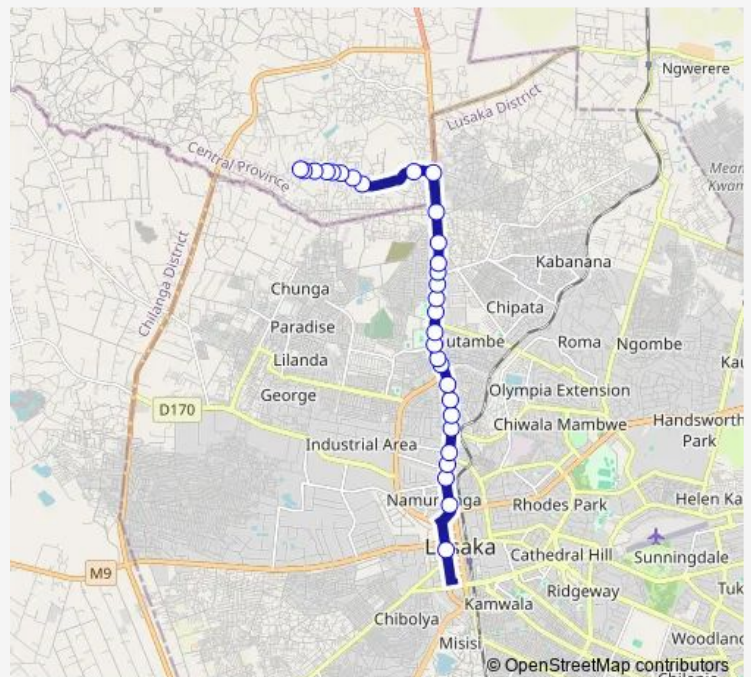

Thursday 08:00-15:00

Friday 08:00-15:00

Saturday 08:00-15:00

Sunday 08:00-15:00

Route info

Direction: City Market - Chiparamba Rd

Stops: 30

Trip Duration: 0 hour 45 min

■ Minibus — Kulima Tower - Zanimuone

City University of Science and Technology

Future Mat Christian Academy

Chinthemba

Melpark - Zanimuone

Transformer - Zanimuone

Minimart - Zanimuone

Zee World Lodge