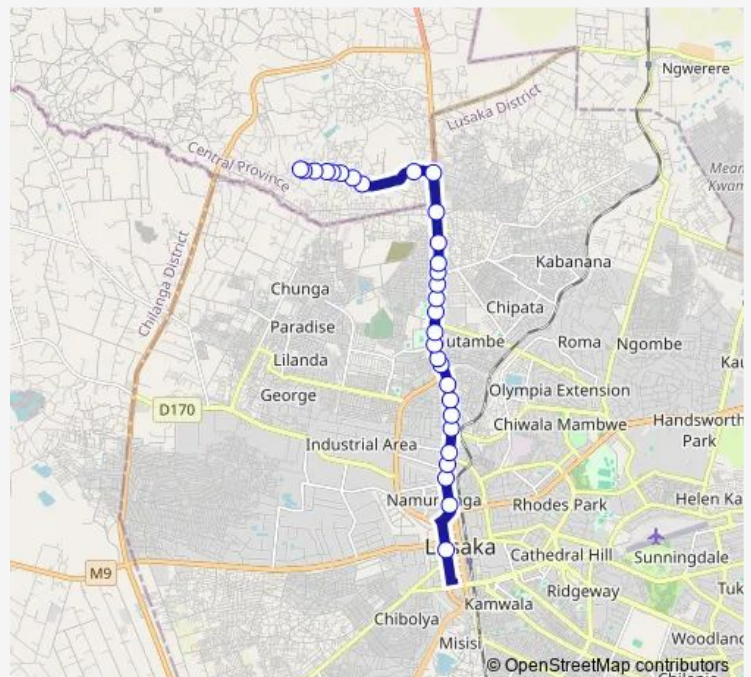

Thursday 08:00-15:00

Friday 08:00-15:00

Saturday 08:00-15:00

Sunday 08:00-15:00

Route info

Direction: City Market - Chiparamba Rd

Stops: 30

Trip Duration: 0 hour 48 min

■ Minibus — Kulima Tower - Zanimuone

City University of Science and Technology

Future Mat Christian Academy

Chinthemba

Melpark - Zanimuone

Transformer - Zanimuone

Minimart - Zanimuone

Zee World Lodge