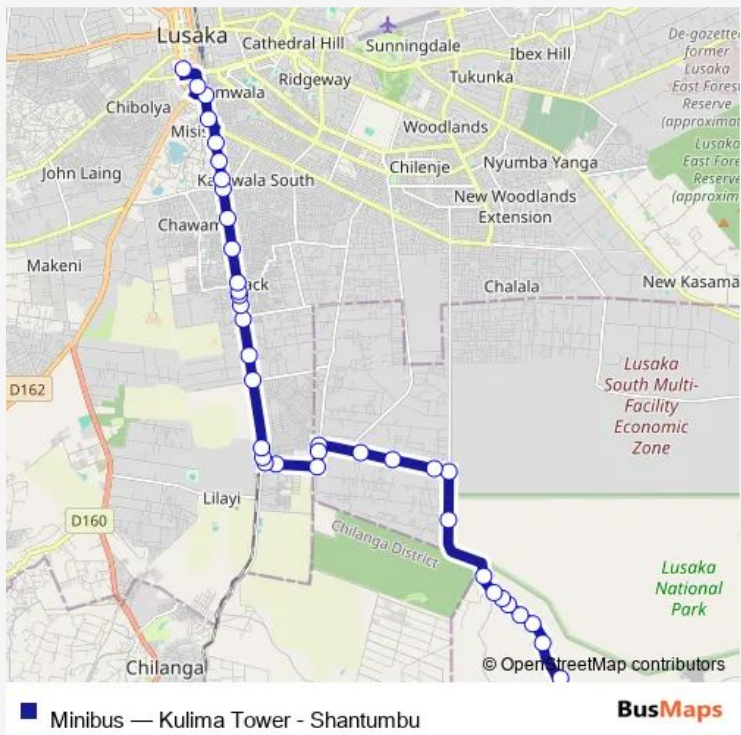

# Bus Minibus Kulima Tower - Shantumbu

[Go to website](#)

**Direction**  
 Yellow Shop - Shantumbu — Kulima Tower - Freedom Way  
 37 stops  
[Open route schedule](#)

- Yellow Shop - Shantumbu
- Quarry site - Shantumbu
- Uncle Steve Trading Center
- Reformed Church of Zambia
- Kazipalile Shop
- Aunty Betty's Complex
- King Dandy Pub
- Royal Blocks Factory
- Nizah Academy
- Zesco - Shantumbu
- Pama Poultry
- BMB Investments Limited
- Connec Block Factory
- Lilayli Mall
- Texila American University
- Enden filling Station - Kamulanga
- Lilayi Secondary School
- Engen filling Station - Lilayi
- Market Lilayi
- New Apostolic Church - Lilayi
- Zesco - Chawama

**Route schedule**  
 Yellow Shop - Shantumbu — Kulima Tower - Freedom Way

Monday	08:00-15:00
Tuesday	08:00-15:00
Wednesday	08:00-15:00
Thursday	08:00-15:00
Friday	08:00-15:00
Saturday	08:00-15:00
Sunday	08:00-15:00

**Route info**  
 Direction: Yellow Shop - Shantumbu  
 Stops: 37  
 Trip Duration: 1 hour 10 min

■ Minibus — Kulima Tower - Shantumbu **BusMaps**

Gervais Minimart - Kamulanga

Jehovah's Witness Kingdom Hall - Kamulanga

King Dandy Pub

Aunty Betty's Complex

Kazipalile Shop

Reformed Church of Zambia

Uncle Steve Trading Center

Quarry site - Shantumbu

Yellow Shop - Shantumbu

Minibus Bus time schedules and route maps are available in an offline PDF at [busmaps.com](https://busmaps.com). Use the [busmaps.com](https://busmaps.com) website to see live bus times, train schedule or subway schedule, and step-by-step directions for all public transit in Lusaka