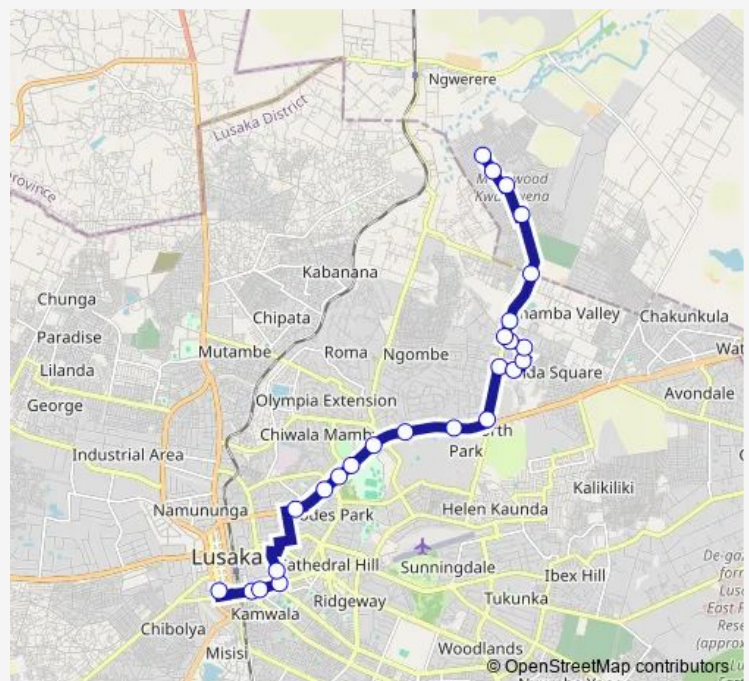

Total Service Station Munali

SGC Filling Station (Chamba Valley)

Engen, Murali Rd.

Route schedule

Kulima Tower - Freedom Way — Meanwood Mtumbi Station

Monday 08:00-15:00

Tuesday 08:00-15:00

Wednesday 08:00-15:00

Thursday 08:00-15:00

Friday 08:00-15:00

Saturday 08:00-15:00

Sunday 08:00-15:00

Route info

Direction: Kulima Tower - Freedom Way

Stops: 25

Trip Duration: 0 hour 55 min

■ Minibus — Kulima Tower - Meanwood Mtumbi

Dangote

Meanwood Mtumbi Watch tower

Elohim Health institute

Meanwood Mtumbi Station

Direction

Meanwood Mtumbi Station — Sunsoft Building

26 stops

[Open route schedule](#)

Meanwood Mtumbi Station

Meanwood Mtumbi Watch tower

Travel Connect Africa

Dangote

Chamba Valley Shopping Mall

Engen, Murali Rd.

SGC Filling Station (Chamba Valley)