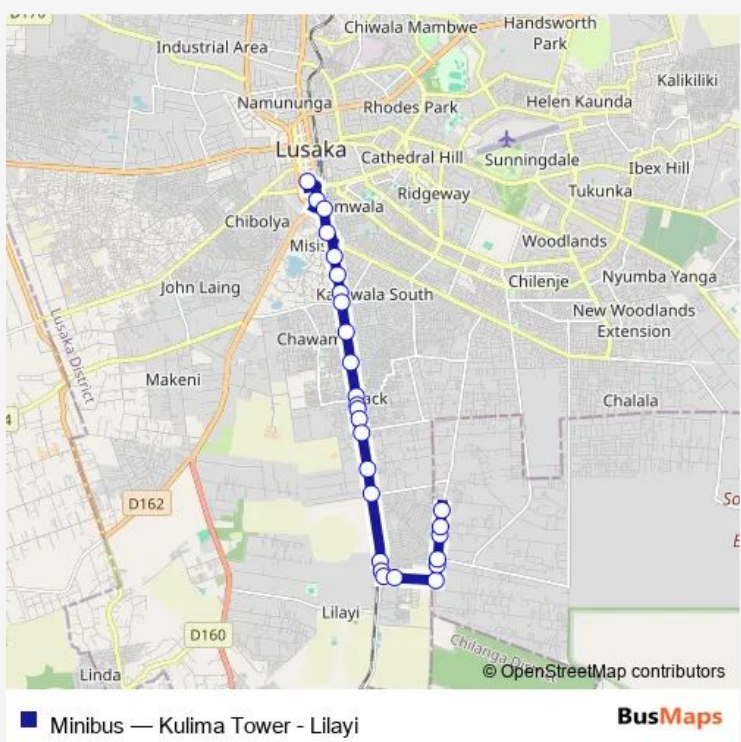

Bus Minibus Kulima Tower - Lilayi

[Go to website](#)

Direction
 Kulima Tower - Chachacha Rd — Beam Chrstian Academy
 27 stops
[Open route schedule](#)

- Kulima Tower - Chachacha Rd
- Kamwala - Down Town
- Goldcrest Mall
- Pa Malasha
- Saint Lawrence Church
- Saint Augustine Clinic
- Chitanda Lodge
- Edward Siame Enterprises
- Chawama Pathway - Kamwala
- Complex - Chawama
- Lilayi Turn Off
- Kamulanga Secondary School
- Mary Immaculate Girls Secondary School
- Lake Petroleum Filling Station - Kamulanga
- Jehovah's Witness Kingdom Hall - Kamulanga
- Gervais Minimart - Kamulanga
- Zesco - Chawama
- New Apostolic Church - Lilayi
- Market Lilayi
- Engen filling Station - Lilayi
- Lilayi Secondary School

Route schedule

Kulima Tower - Chachacha Rd — Beam Chrstian Academy

Monday	08:00-15:00
Tuesday	08:00-15:00
Wednesday	08:00-15:00
Thursday	08:00-15:00
Friday	08:00-15:00
Saturday	08:00-15:00
Sunday	08:00-15:00

Route info

Direction: Kulima Tower - Chachacha Rd

Stops: 27

Trip Duration: 0 hour 44 min

Enden filling Station - Kamulanga

Texila American University

Lilayli Mall

Yashar Block Factory

Acacia Wood Primary School

Beam Chrsitian Academy

Direction

Beam Chrsitian Academy — Kulima Tower - Ben Bella Rd

27 stops

[Open route schedule](#)

Beam Chrsitian Academy

Acacia Wood Primary School