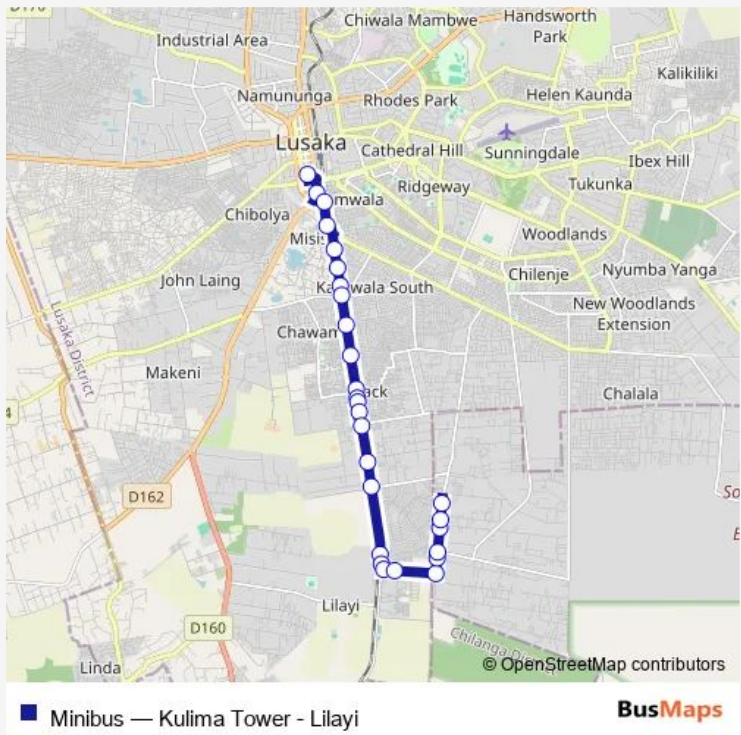

Bus Minibus Kulima Tower - Lilayi

[Go to website](#)

Direction
 Kulima Tower - Chachacha Rd — Beam Chrstian Academy
 27 stops
[Open route schedule](#)

- Kulima Tower - Chachacha Rd
- Kamwala - Down Town
- Goldcrest Mall
- Pa Malasha
- Saint Lawrence Church
- Saint Augustine Clinic
- Chitanda Lodge
- Edward Siame Enterprises
- Chawama Pathway - Kamwala
- Complex - Chawama
- Lilayi Turn Off
- Kamulanga Secondary School
- Mary Immaculate Girls Secondary School
- Lake Petroleum Filling Station - Kamulanga
- Jehovah's Witness Kingdom Hall - Kamulanga
- Gervais Minimart - Kamulanga
- Zesco - Chawama
- New Apostolic Church - Lilayi
- Market Lilayi
- Engen filling Station - Lilayi
- Lilayi Secondary School

Route schedule
 Kulima Tower - Chachacha Rd — Beam Chrstian Academy

| | |
|-----------|-------------|
| Monday | 08:00-15:00 |
| Tuesday | 08:00-15:00 |
| Wednesday | 08:00-15:00 |
| Thursday | 08:00-15:00 |
| Friday | 08:00-15:00 |
| Saturday | 08:00-15:00 |
| Sunday | 08:00-15:00 |

Route info
 Direction: Kulima Tower - Chachacha Rd
 Stops: 27
 Trip Duration: 0 hour 39 min

Enden filling Station - Kamulanga

Texila American University

Lilayli Mall

Yashar Block Factory

Acacia Wood Primary School

Beam Chrsitian Academy

Direction

Beam Chrsitian Academy — Kulima Tower - Ben Bella Rd

27 stops

[Open route schedule](#)

Beam Chrsitian Academy

Acacia Wood Primary School

Yashar Block Factory