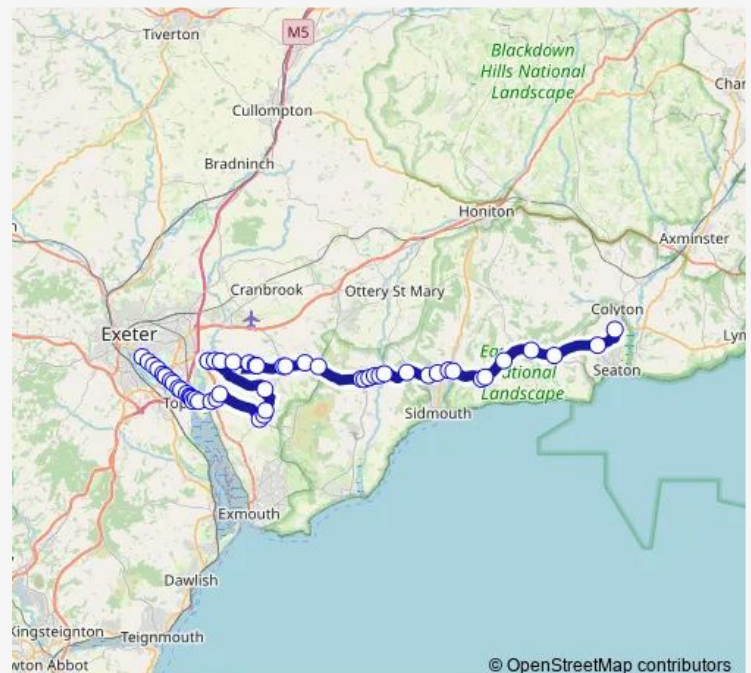

The Retreat Drive

Fairway

Hamilton Road

Denver Road

Denver Road

Topsham Lord Nelson

Railway Station

Topsham Elm Grove Road

Thursday 07:23

Friday 07:23

Saturday —

Sunday —

Route info

Direction: Buckerell Lodge Hotel

Stops: 57

Trip Duration: 1 hour 7 min

[Open route schedule](#)

Colyton Grammar School

Tower Service Station

Hangman's Stone

Three Horseshoes Inn

King's Down Tail

Donkey Sanctuary

Trow Farm