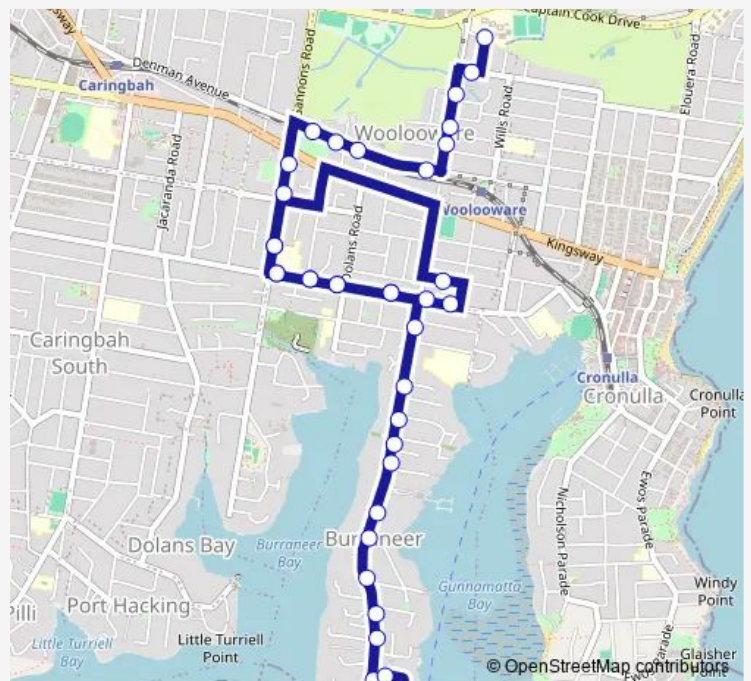

School Bus S385 Woolooware HS to Eurabalong Rd after Rutherford Ave, Burraneer

[Go to website](#)

Direction

Woolooware High School, Restormel St — Eurabalong Rd Before Woolooware Rd

38 stops

[Open route schedule](#)

- Woolooware High School, Restormel St
- Sturt Rd Opp Restormel St
- Woolooware Rd Opp Amber Lane
- Woolooware Rd Opp Short St
- Woolooware Rd Opp Ambyne St
- Denman Av Opp Woolooware Rd
- Denman Av Opp Dolans Rd
- Denman Av Opp Harnleigh Av
- Denman Av Before Gannons Rd
- Gannons Rd Shops, Gannons Rd
- Gannons Rd At Caringbah Rd
- Burraneer Bay Public School, Gannons Rd
- Burraneer Bay Public School, Burraneer Bay Rd
- Burraneer Bay Rd At Coral Rd
- Burraneer Bay Rd At Dolans Rd
- Burraneer Bay Rd Opp Craig St
- Burraneer Bay Rd At Woolooware Rd
- Burraneer Bay Rd Before Trickett Rd
- St Francis De Sales Primary School, Hill St
- Burraneer Bay Public School, Gannons Rd

Route schedule

Woolooware High School, Restormel St — Eurabalong Rd Before Woolooware Rd

Monday	15:10
Tuesday	15:10
Wednesday	15:10
Thursday	15:10
Friday	15:10
Saturday	—
Sunday	—

Route info

Direction: Woolooware High School, Restormel St

Stops: 38

Trip Duration: 0 hour 30 min

S385 — Woolooware HS to Eurabalong Rd after Rutherford Ave, Burraneer

Burraneer Bay Public School, Burraneer Bay Rd

Burraneer Bay Rd At Coral Rd

Burraneer Bay Rd At Dolans Rd