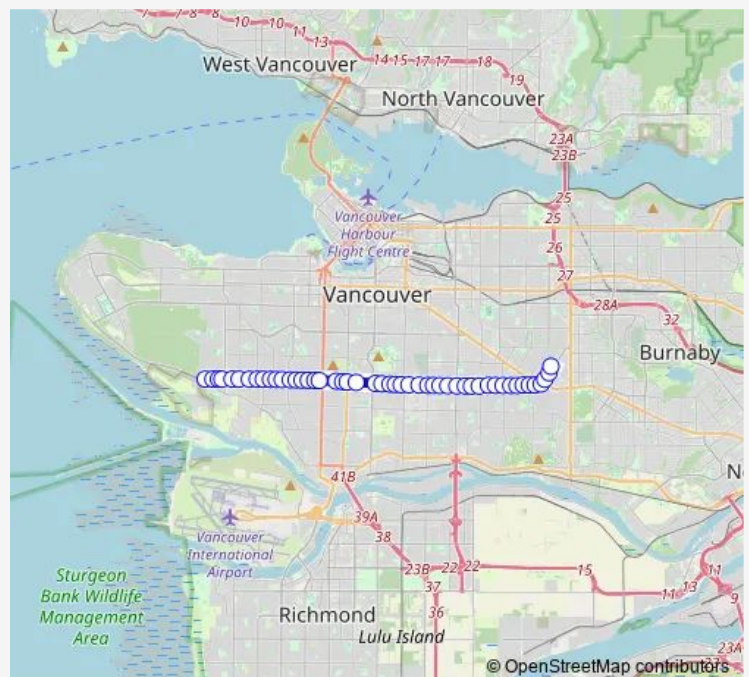

Bus 041 Joyce Station/Crown

[Go to website](#)

Direction

Eastbound W 41 Ave @ Crown St — Joyce Station @ Bay 1 Unload Only

49 stops

[Open route schedule](#)

- Eastbound W 41 Ave @ Crown St
- Eastbound W 41 Ave @ Wallace St
- Eastbound W 41 Ave @ Highbury St
- Dunbar Loop @ Bay 3
- Eastbound W 41 Ave @ Collingwood St
- Eastbound W 41 Ave @ Blenheim St
- Eastbound W 41 Ave @ Carnarvon St
- Eastbound W 41 Ave @ Mackenzie St
- Eastbound W 41 Ave @ Macdonald St
- Eastbound W 41 Ave @ Elm St
- Eastbound W 41 Ave @ Balsam St
- Eastbound W 41 Ave @ Yew St
- Eastbound W 41 Ave @ East Blvd
- Eastbound W 41 Ave @ Maple St
- Eastbound W 41 Ave @ Cypress St
- Eastbound W 41 Ave @ Wiltshire St
- Eastbound W 41 Ave @ Adera St
- Eastbound W 41 Ave @ Granville St
- Eastbound W 41 Ave @ Selkirk St
- Eastbound W 41 Ave @ Osler St
- Eastbound W 41 Ave @ Oak St

Route schedule

Eastbound W 41 Ave @ Crown St — Joyce Station @ Bay 1 Unload Only

Monday	04:11-02:14 ⁺¹
Tuesday	04:11-02:14 ⁺¹
Wednesday	04:11-02:14 ⁺¹
Thursday	04:11-02:14 ⁺¹
Friday	04:11-02:14 ⁺¹
Saturday	04:17-02:11 ⁺¹
Sunday	04:18-02:11 ⁺¹

Route info

Direction: Eastbound W 41 Ave @ Crown St

Stops: 49

Trip Duration: 0 hour 34 min

■ 041 — Joyce Station/Crown

Eastbound W 41 Ave @ Willow St

Oakridge-41st Ave Station @ Bay 3

Eastbound W 41 Ave @ Columbia St