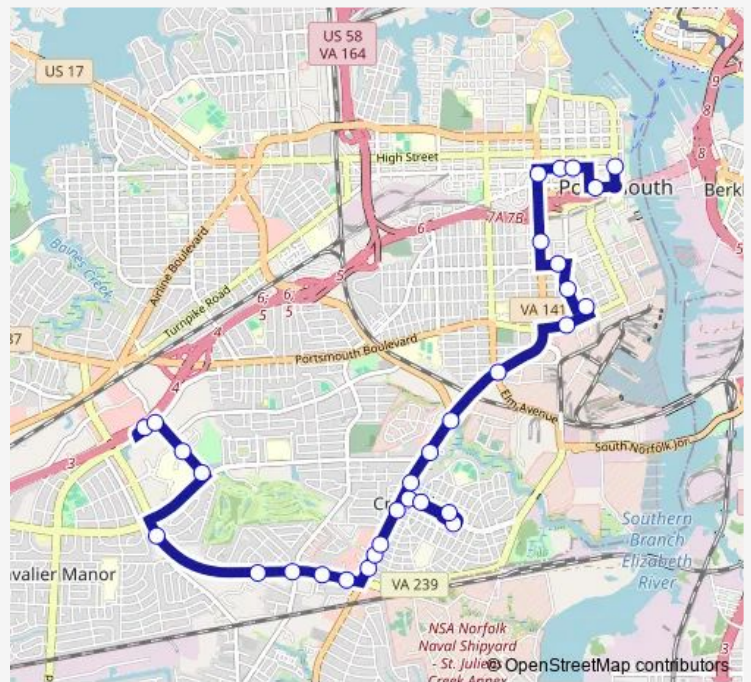

[Go to website](#)

Direction
 Victory Crossing — Crawford & County
 31 stops
[Open route schedule](#)

- Victory Crossing
- Cavalier & Missy Elliott
- Missy Elliott & College
- Missy Elliott & Greenwood
- Victory & Greenwood
- Victory & Beechdale
- Victory & Deep Creek
- Victory & Sebago
- Victory & Huron
- George Washington & Rodgers
- George Washington & Woodland
- George Washington & Garrett
- George Washington & Channing
- Afton & George Washington
- Afton & Farragut
- Afton & Prospect
- Afton & Burtis
- George Washington & Bainbridge
- George Washington & Greenwood
- George Washington & Bellport
- George Washington & Elm

Route schedule
 Victory Crossing — Crawford & County

Monday	05:03-22:06
Tuesday	05:03-22:06
Wednesday	05:03-22:06
Thursday	05:03-22:06
Friday	05:03-22:06
Saturday	05:03-21:03
Sunday	05:03-21:03

Route info
 Direction: Victory Crossing
 Stops: 31
 Trip Duration: 0 hour 32 min

County & Dinwiddie

Bart & Court

Crawford & County

Direction

Crawford & County — Victory Crossing

27 stops

[Open route schedule](#)

Crawford & County

Route schedule

Crawford & County — Victory Crossing

Monday 05:03-22:03

Tuesday 05:03-22:03

Wednesday 05:03-22:03

Thursday 05:03-22:03

Friday 05:03-22:03

Saturday 05:03-21:03