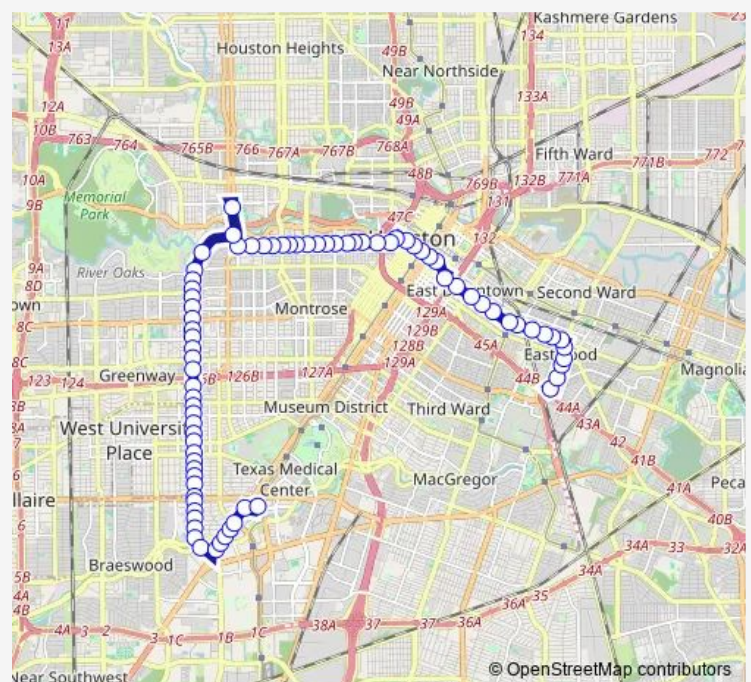

Lamar St @ Main St

Lamar St @ Milam St

Lamar St @ Smith St

Route schedule

Eastwood Transit Center — Texas Medical Center Transit Center

Monday 05:20-23:20

Tuesday 05:20-23:20

Wednesday 05:20-23:20

Thursday 05:20-23:20

Friday 05:20-23:20

Saturday 05:20-23:20

Sunday 05:20-23:20

Route info

Direction: Eastwood Transit Center

Stops: 78

Trip Duration: 0 hour 56 min

041 — Kirby / Polk

Bagby St @ Dallas St

W Dallas St @ Clay St

W Dallas St @ Crosby

W Dallas St @ Valentine St

W Dallas St @ Wilson St

W Dallas St @ Gillette St

W Dallas St @ Taft St

W Dallas St @ Taft St

W Dallas St @ Crocker

W Dallas St @ Montrose Blvd

W Dallas St @ Eberhard

W Dallas St @ Joe Annie St

W Dallas St @ Waugh Dr

W Dallas St @ Rochow St

W Dallas St @ Dunlavy St